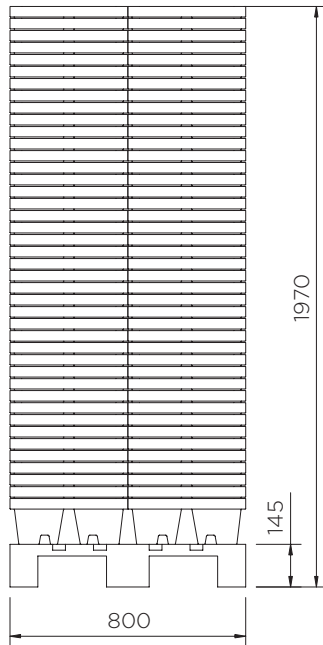

ST1-10-B-BK

Pieces per pallet	336
20' container	3696
40' high cube container	8400
13.6 m trailer	11088

The information is to our best knowledge true and accurate but all recommendations or suggestions are made without guarantee.