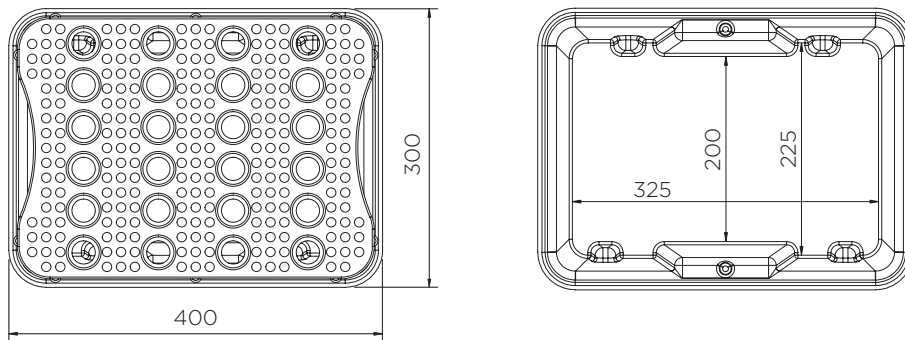

# Spill Containment Tray (10 l)

Technical Data

	Colour options	H x W x D (mm)	Platform (mm)	Weight (kg)	Capacity (l)	Max. load (kg)
ST1-10-XX-BK	● ● ●	155 x 400 x 300	25 x 390 x 290	2	10	50
ST1-10-B-BK	●		-	1	13	-

XX = Colour options: BK: ● YE: ● GR: ●

# Spill Containment Tray (10 l)

Technical Data

# Spill Containment Tray (10 l)

Technical Data

**ST1-10-XX-BK**

Pieces per pallet	208
20' container	2288
40' high cube container	5200
13.6 m trailer	6864

**ST1-10-B-BK**

Pieces per pallet	336
20' container	3696
40' high cube container	8400
13.6 m trailer	11088