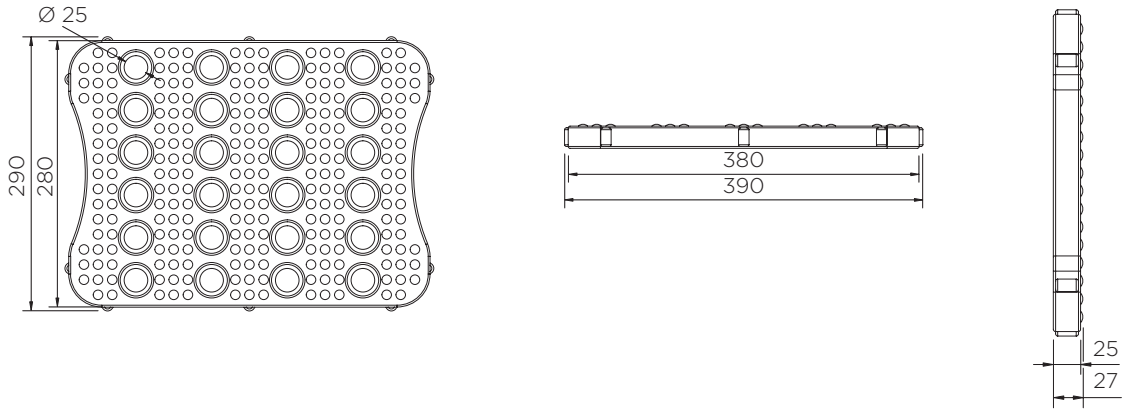

# Spill Containment Tray (10 l)

Technical Data

	Colour options	H x W x D (mm)	Platform (mm)	Weight (kg)	Capacity (l)	Max. load (kg)
ST1-10-XX-BK	● ● ●	155 x 400 x 300	25 x 390 x 290	2	10	50
ST1-10-B-BK	●		-	1	13	-

XX = Colour options: BK: ● YE: ● GR: ●

# Spill Containment Tray (10 l)

Technical Data

# Spill Containment Tray (10 l)

Technical Data

**ST1-10-XX-BK**

Pieces per pallet	208
20' container	2288
40' high cube container	5200
13.6 m trailer	6864

**ST1-10-B-BK**

Pieces per pallet	336
20' container	3696
40' high cube container	8400
13.6 m trailer	11088