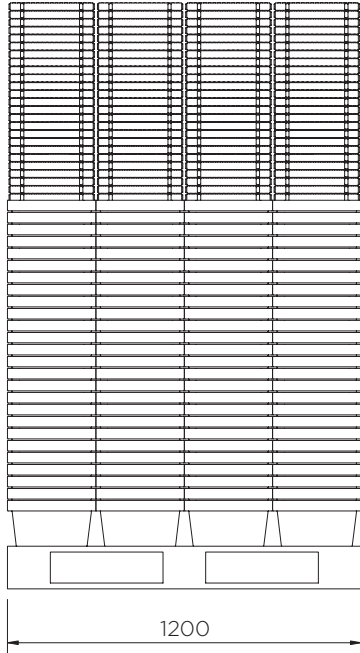

Spill Containment Tray (10 l)

Technical Data

ST1-10-XX-BK

Pieces per pallet	208
20' container	2288
40' high cube container	5200
13.6 m trailer	6864