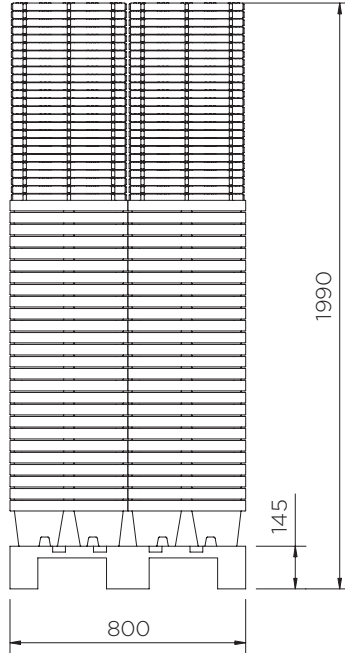

Spill Containment Tray (10 l)

Technical Data

ST1-10-XX-BK

Pieces per pallet	208
20' container	2288
40' high cube container	5200
13.6 m trailer	6864