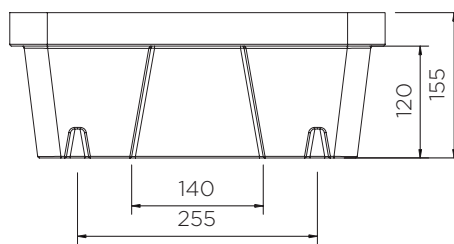

# Spill Containment Tray (10 l)

Technical Data

	Colour options	H x W x D (mm)	Platform (mm)	Weight (kg)	Capacity (l)	Max. load (kg)
ST1-10-XX-BK	● ● ●	155 x 400 x 300	25 x 390 x 290	2	10	50
ST1-10-B-BK	●		-	1	13	-

# Spill Containment Tray (10 l)

Technical Data

# Spill Containment Tray (10 l)

Technical Data

**ST1-10-XX-BK**

Pieces per pallet	208
20' container	2288
40' high cube container	5200
13.6 m trailer	6864

**ST1-10-B-BK**

Pieces per pallet	336
20' container	3696
40' high cube container	8400
13.6 m trailer	11088