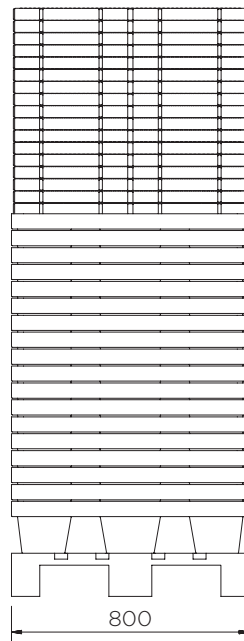

Spill Containment Tray (100 l)

Technical Data

	Colour options	H x W x D (mm)	Platform (mm)	Weight (kg)	Capacity (l)	Max. load (kg)
ST1-100-XX-BK	● ● ●	175 x 1200 x 800	40 x 1190 x 790	14	100	210
ST1-100-B-BK	●		-	6.5	143	-

XX = Colour options: BK: ● YE: ● GR: ●

Spill Containment Tray (100 I)

Technical Data

Spill Containment Tray (100 I)

Technical Data

ST1-100-XX-BK

Pieces per pallet	18
20' container	198
40' high cube container	450
13.6 m trailer	595