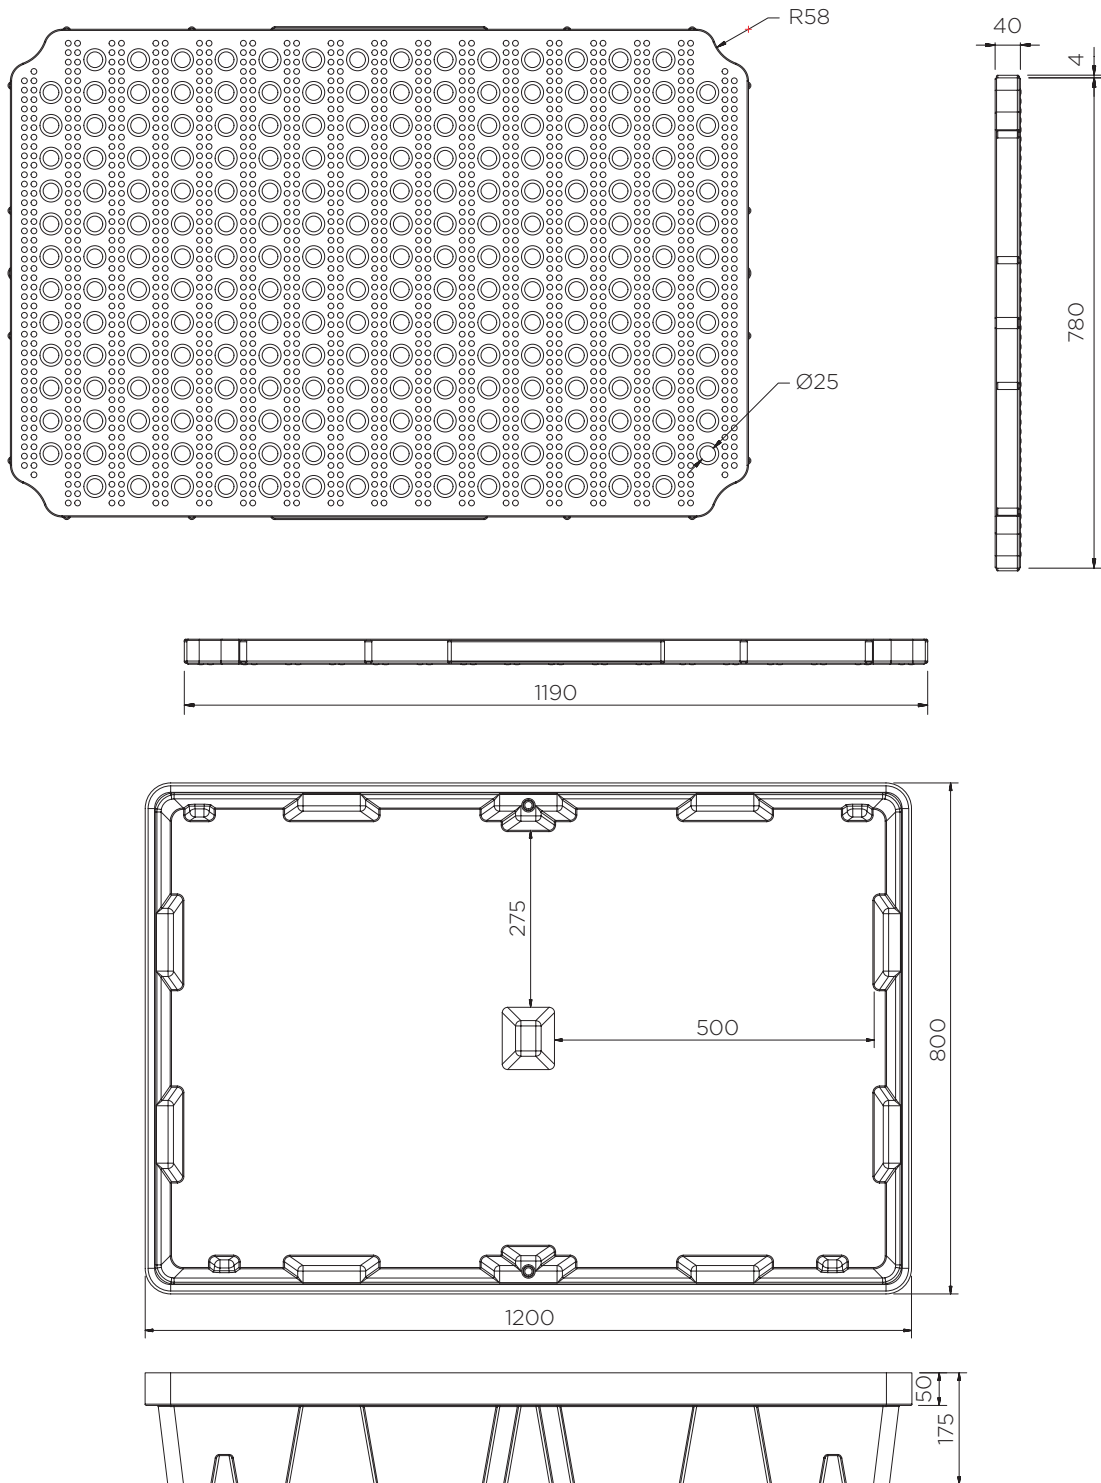

Spill Containment Tray (100 l)

Technical Data

	Colour options	H x W x D (mm)	Platform (mm)	Weight (kg)	Capacity (l)	Max. load (kg)
ST1-100-XX-BK	● ● ●	175 x 1200 x 800	40 x 1190 x 790	14	100	210
ST1-100-B-BK	●		-	6.5	143	-

XX = Colour options: BK: ● YE: ● GR: ●

Spill Containment Tray (100 I)

Technical Data

Spill Containment Tray (100 I)

Technical Data

ST1-100-XX-BK

Pieces per pallet	18
20' container	198
40' high cube container	450
13.6 m trailer	595

ST1-100-B-BK

Pieces per pallet	30
20' container	330
40' high cube container	750
13.6 m trailer	990

The information is to our best knowledge true and accurate but all recommendations or suggestions are made without guarantee.