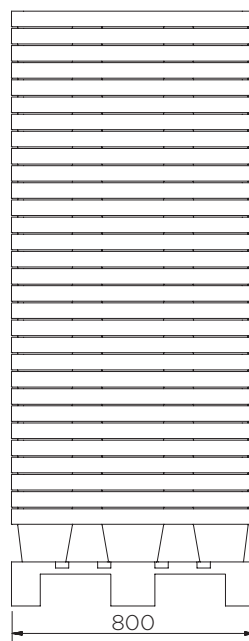

Spill Containment Tray (100 l)

Technical Data

	Colour options	H x W x D (mm)	Platform (mm)	Weight (kg)	Capacity (l)	Max. load (kg)
ST1-100-XX-BK	● ● ●	175 x 1200 x 800	40 x 1190 x 790	14	100	210
ST1-100-B-BK	●		-	6.5	143	-

XX = Colour options: BK: ● YE: ● GR: ●

Spill Containment Tray (100 I)

Technical Data

Spill Containment Tray (100 I)

Technical Data

ST1-100-XX-BK

Pieces per pallet	18
20' container	198
40' high cube container	450
13.6 m trailer	595