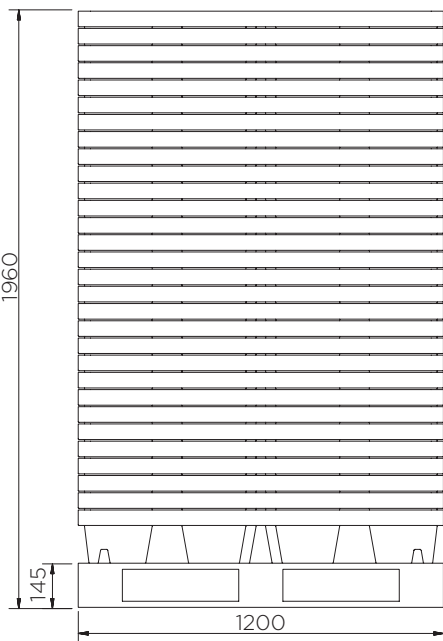

Spill Containment Tray (100 l)

Technical Data

	Colour options	H x W x D (mm)	Platform (mm)	Weight (kg)	Capacity (l)	Max. load (kg)
ST1-100-XX-BK	● ● ●	175 x 1200 x 800	40 x 1190 x 790	14	100	210
ST1-100-B-BK	●		-	6.5	143	-

XX = Colour options: BK: ● YE: ● GR: ●

Spill Containment Tray (100 I)

Technical Data

Spill Containment Tray (100 I)

Technical Data

ST1-100-XX-BK

Pieces per pallet	18
20' container	198
40' high cube container	450
13.6 m trailer	595