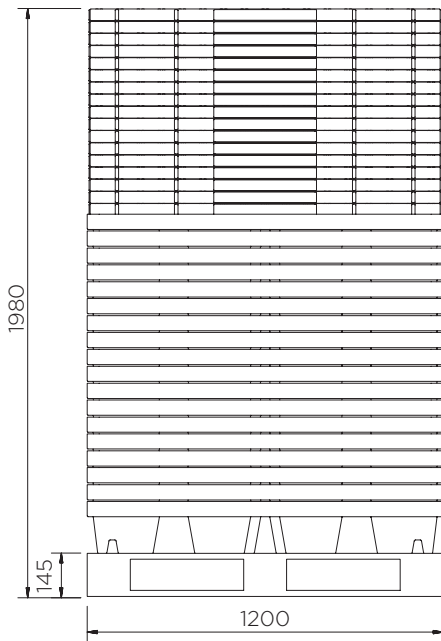

Spill Containment Tray (100 l)

Technical Data

	Colour options	H x W x D (mm)	Platform (mm)	Weight (kg)	Capacity (l)	Max. load (kg)
ST1-100-XX-BK	● ● ●	175 x 1200 x 800	40 x 1190 x 790	14	100	210
ST1-100-B-BK	●		-	6.5	143	-

XX = Colour options: BK: ● YE: ● GR: ●

Spill Containment Tray (100 I)

Technical Data

Spill Containment Tray (100 I)

Technical Data

ST1-100-XX-BK

Pieces per pallet	18
20' container	198
40' high cube container	450
13.6 m trailer	595