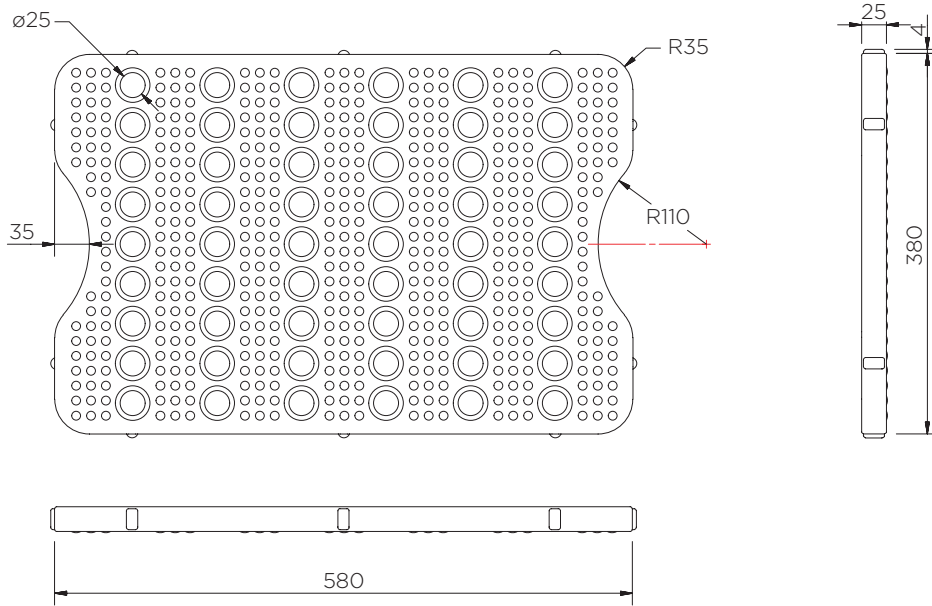

Spill Containment Tray (20 l)

Technical Data

	Colour options	H x W x D (mm)	Platform (mm)	Weight (kg)	Capacity (l)	Max. load (kg)
ST1-20-XX-BK	● ● ●	155 x 600 x 400	25 x 590 x 390	3	20	50
ST1-20-B-BK	●		-	2	28	-

XX = Colour options: BK: ● YE: ● GR: ●

Spill Containment Tray (20 l)

Technical Data

Spill Containment Tray (20 l)

Technical Data

ST1-20-XX-BK

Pieces per pallet	112
20' container	1232
40' high cube container	2800
13.6 m trailer	3969

ST1-20-B-BK

Pieces per pallet	140
20' container	1540
40' high cube container	3500
13.6 m trailer	4620

The information is to our best knowledge true and accurate but all recommendations or suggestions are made without guarantee.