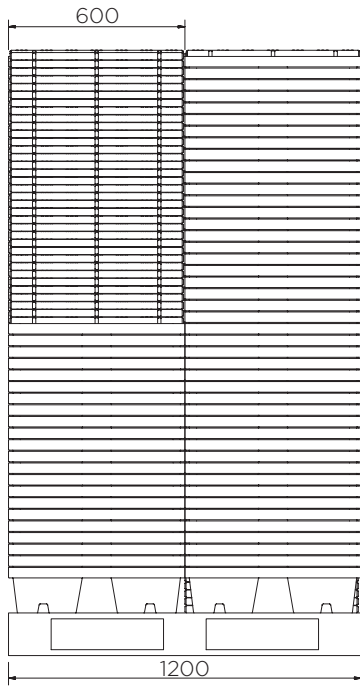

Spill Containment Tray (20 l)

Technical Data

	Colour options	H x W x D (mm)	Platform (mm)	Weight (kg)	Capacity (l)	Max. load (kg)
ST1-20-XX-BK	● ● ●	155 x 600 x 400	25 x 590 x 390	3	20	50
ST1-20-B-BK	●		-	2	28	-

XX = Colour options: BK: ● YE: ● GR: ●

Spill Containment Tray (20 l)

Technical Data

Spill Containment Tray (20 l)

Technical Data

ST1-20-XX-BK

Pieces per pallet	112
20' container	1232
40' high cube container	2800
13.6 m trailer	3969