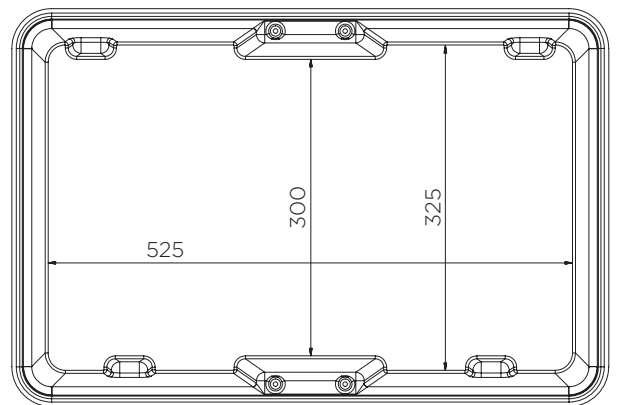

Spill Containment Tray (20 l)

Technical Data

	Colour options	H x W x D (mm)	Platform (mm)	Weight (kg)	Capacity (l)	Max. load (kg)
ST1-20-XX-BK	● ● ●	155 x 600 x 400	25 x 590 x 390	3	20	50
ST1-20-B-BK	●		-	2	28	-

XX = Colour options: BK: ● YE: ● GR: ●

Spill Containment Tray (20 l)

Technical Data

Spill Containment Tray (20 l)

Technical Data

ST1-20-XX-BK

Pieces per pallet	112
20' container	1232
40' high cube container	2800
13.6 m trailer	3969

ST1-20-B-BK

Pieces per pallet	140
20' container	1540
40' high cube container	3500
13.6 m trailer	4620

The information is to our best knowledge true and accurate but all recommendations or suggestions are made without guarantee.