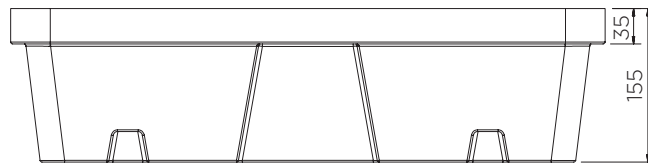

Spill Containment Tray (20 l)

Technical Data

	Colour options	H x W x D (mm)	Platform (mm)	Weight (kg)	Capacity (l)	Max. load (kg)
ST1-20-XX-BK	● ● ●	155 x 600 x 400	25 x 590 x 390	3	20	50
ST1-20-B-BK	●		-	2	28	-

XX = Colour options: BK: ● YE: ● GR: ●

Spill Containment Tray (20 l)

Technical Data

Spill Containment Tray (20 l)

Technical Data

ST1-20-XX-BK

Pieces per pallet	112
20' container	1232
40' high cube container	2800
13.6 m trailer	3969