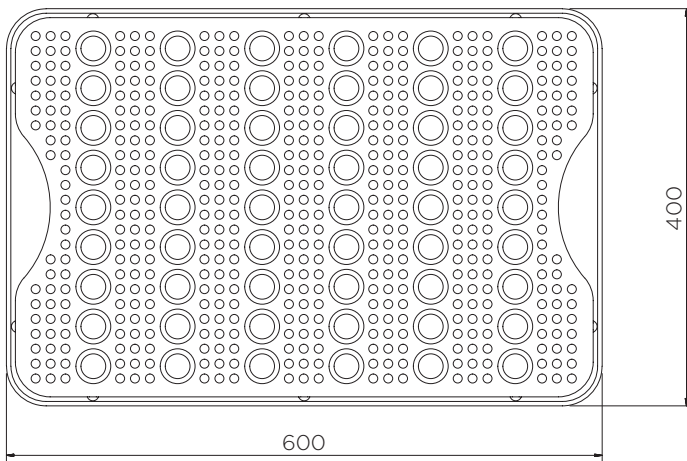

Spill Containment Tray (20 l)

Technical Data

	Colour options	H x W x D (mm)	Platform (mm)	Weight (kg)	Capacity (l)	Max. load (kg)
ST1-20-XX-BK	● ● ●	155 x 600 x 400	25 x 590 x 390	3	20	50
ST1-20-B-BK	●		-	2	28	-

XX = Colour options: BK: ● YE: ● GR: ●

Spill Containment Tray (20 l)

Technical Data

Spill Containment Tray (20 l)

Technical Data

ST1-20-XX-BK

Pieces per pallet	112
20' container	1232
40' high cube container	2800
13.6 m trailer	3969