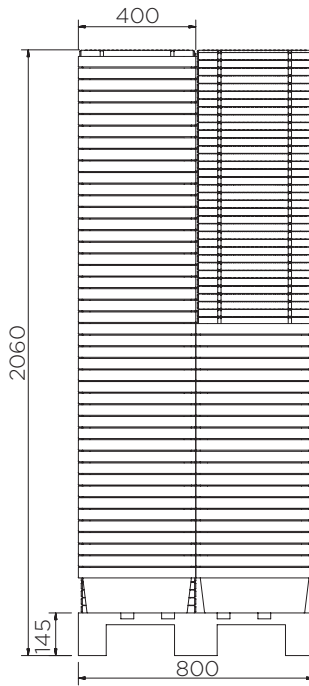

Spill Containment Tray (20 l)

Technical Data

	Colour options	H x W x D (mm)	Platform (mm)	Weight (kg)	Capacity (l)	Max. load (kg)
ST1-20-XX-BK	● ● ●	155 x 600 x 400	25 x 590 x 390	3	20	50
ST1-20-B-BK	●		-	2	28	-

XX = Colour options: BK: ● YE: ● GR: ●

Spill Containment Tray (20 l)

Technical Data

Spill Containment Tray (20 l)

Technical Data

ST1-20-XX-BK

Pieces per pallet	112
20' container	1232
40' high cube container	2800
13.6 m trailer	3969