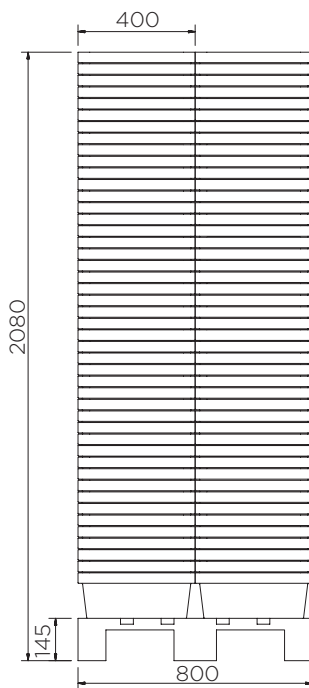

Spill Containment Tray (20 l)

Technical Data

	Colour options	H x W x D (mm)	Platform (mm)	Weight (kg)	Capacity (l)	Max. load (kg)
ST1-20-XX-BK	● ● ●	155 x 600 x 400	25 x 590 x 390	3	20	50
ST1-20-B-BK	●		-	2	28	-

XX = Colour options: BK: ● YE: ● GR: ●

Spill Containment Tray (20 l)

Technical Data

Spill Containment Tray (20 l)

Technical Data

ST1-20-XX-BK

Pieces per pallet	112
20' container	1232
40' high cube container	2800
13.6 m trailer	3969

ST1-20-B-BK

Pieces per pallet	140
20' container	1540
40' high cube container	3500
13.6 m trailer	4620

The information is to our best knowledge true and accurate but all recommendations or suggestions are made without guarantee.