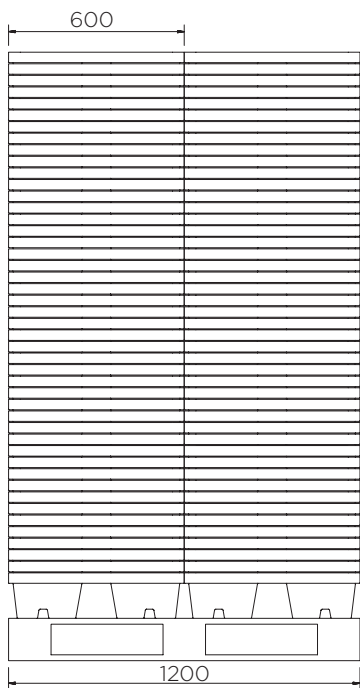

Spill Containment Tray (20 l)

Technical Data

	Colour options	H x W x D (mm)	Platform (mm)	Weight (kg)	Capacity (l)	Max. load (kg)
ST1-20-XX-BK	● ● ●	155 x 600 x 400	25 x 590 x 390	3	20	50
ST1-20-B-BK	●		-	2	28	-

XX = Colour options: BK: ● YE: ● GR: ●

Spill Containment Tray (20 l)

Technical Data

Spill Containment Tray (20 l)

Technical Data

ST1-20-XX-BK

Pieces per pallet	112
20' container	1232
40' high cube container	2800
13.6 m trailer	3969