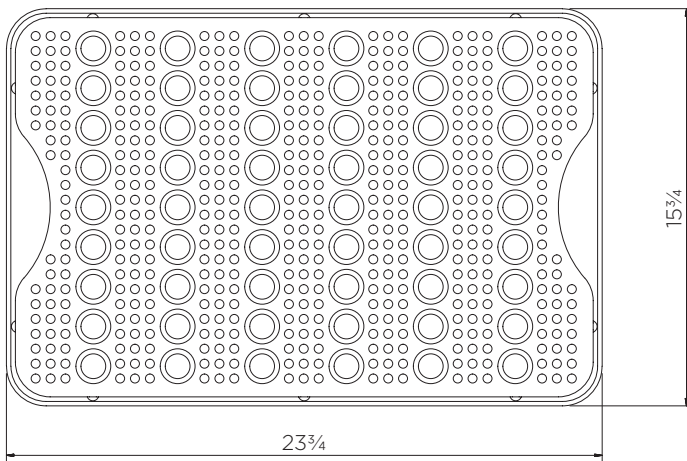

Spill Containment Tray (5 gal)

Technical Data

	Color options	H x W x D (in)	Platform (in)	Weight (lbs)	Capacity (gal)	Max. load (lbs)
ST1-20-XX-BK	● ● ●	6 x 23¾ x 15¾	1 x 23¾ x 15¾	6.5	5	110
ST1-20-B-BK	●		-	4.5	7	-

XX = Color options: BK: ● YE: ● GR: ●

Spill Containment Tray (5 gal)

Technical Data

Spill Containment Tray (5 gal)

Technical Data

ST1-20-XX-BK

Pieces per pallet	112
20' container	1232
40' high cube container	2800
13.6 m trailer	3969