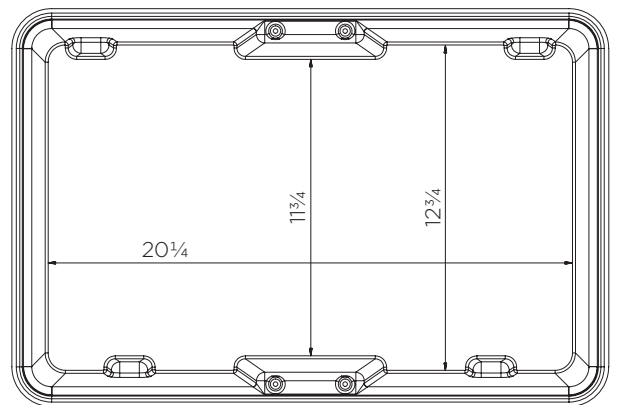

Spill Containment Tray (5 gal)

Technical Data

	Color options	H x W x D (in)	Platform (in)	Weight (lbs)	Capacity (gal)	Max. load (lbs)
ST1-20-XX-BK	● ● ●	6 x 23¾ x 15¾	1 x 23¾ x 15¾	6.5	5	110
ST1-20-B-BK	●		-	4.5	7	-

XX = Color options: BK: ● YE: ● GR: ●

Spill Containment Tray (5 gal)

Technical Data

Spill Containment Tray (5 gal)

Technical Data

ST1-20-XX-BK

Pieces per pallet	112
20' container	1232
40' high cube container	2800
13.6 m trailer	3969

ST1-20-B-BK

Pieces per pallet	140
20' container	1540
40' high cube container	3500
13.6 m trailer	4620

The information is to our best knowledge true and accurate but all recommendations or suggestions are made without guarantee.