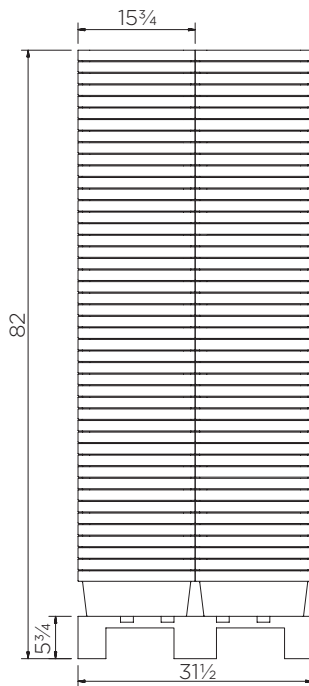

Spill Containment Tray (5 gal)

Technical Data

	Color options	H x W x D (in)	Platform (in)	Weight (lbs)	Capacity (gal)	Max. load (lbs)
ST1-20-XX-BK	● ● ●	6 x 23¾ x 15¾	1 x 23¾ x 15¾	6.5	5	110
ST1-20-B-BK	●		-	4.5	7	-

XX = Color options: BK: ● YE: ● GR: ●

Spill Containment Tray (5 gal)

Technical Data

Spill Containment Tray (5 gal)

Technical Data

ST1-20-XX-BK

Pieces per pallet	112
20' container	1232
40' high cube container	2800
13.6 m trailer	3969