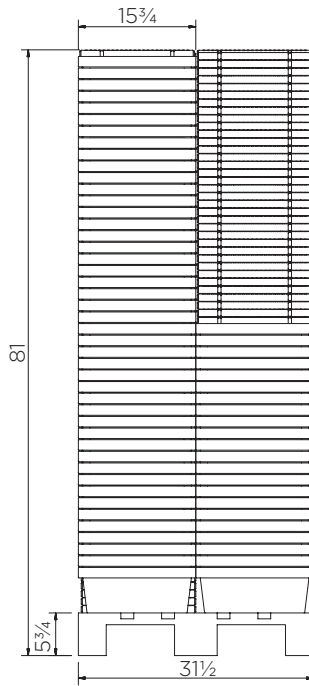

Spill Containment Tray (5 gal)

Technical Data

	Color options	H x W x D (in)	Platform (in)	Weight (lbs)	Capacity (gal)	Max. load (lbs)
ST1-20-XX-BK	● ● ●	6 x 23¾ x 15¾	1 x 23¾ x 15¾	6.5	5	110
ST1-20-B-BK	●		-	4.5	7	-

XX = Color options: BK: ● YE: ● GR: ●

Spill Containment Tray (5 gal)

Technical Data

Spill Containment Tray (5 gal)

Technical Data

ST1-20-XX-BK

Pieces per pallet	112
20' container	1232
40' high cube container	2800
13.6 m trailer	3969