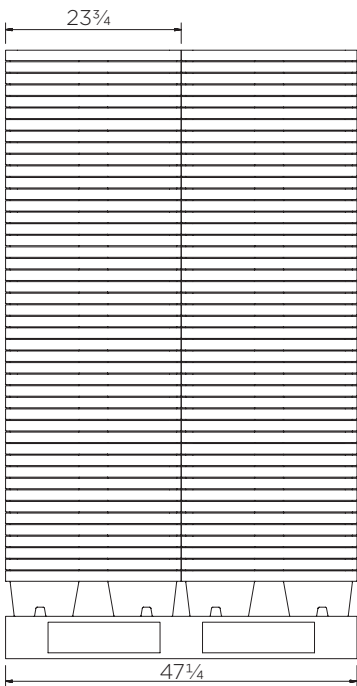

Spill Containment Tray (5 gal)

Technical Data

	Color options	H x W x D (in)	Platform (in)	Weight (lbs)	Capacity (gal)	Max. load (lbs)
ST1-20-XX-BK	● ● ●	6 x 23¾ x 15¾	1 x 23¾ x 15¾	6.5	5	110
ST1-20-B-BK	●		-	4.5	7	-

XX = Color options: BK: ● YE: ● GR: ●

Spill Containment Tray (5 gal)

Technical Data

Spill Containment Tray (5 gal)

Technical Data

ST1-20-XX-BK

Pieces per pallet	112
20' container	1232
40' high cube container	2800
13.6 m trailer	3969