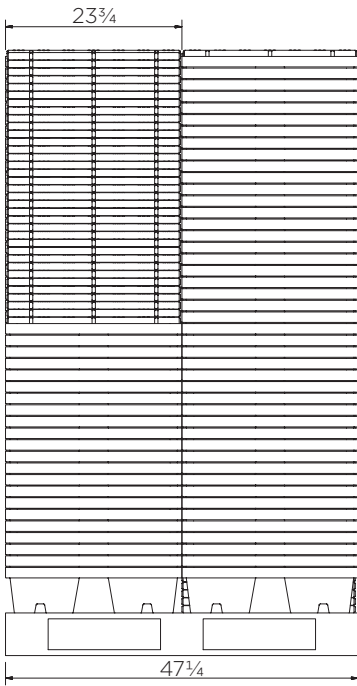

Spill Containment Tray (5 gal)

Technical Data

	Color options	H x W x D (in)	Platform (in)	Weight (lbs)	Capacity (gal)	Max. load (lbs)
ST1-20-XX-BK	● ● ●	6 x 23¾ x 15¾	1 x 23¾ x 15¾	6.5	5	110
ST1-20-B-BK	●		-	4.5	7	-

XX = Color options: BK: ● YE: ● GR: ●

Spill Containment Tray (5 gal)

Technical Data

Spill Containment Tray (5 gal)

Technical Data

ST1-20-XX-BK

Pieces per pallet	112
20' container	1232
40' high cube container	2800
13.6 m trailer	3969