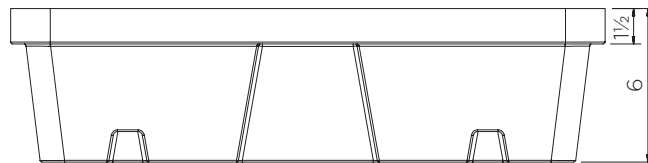

Spill Containment Tray (5 gal)

Technical Data

	Color options	H x W x D (in)	Platform (in)	Weight (lbs)	Capacity (gal)	Max. load (lbs)
ST1-20-XX-BK	● ● ●	6 x 23¾ x 15¾	1 x 23¾ x 15¾	6.5	5	110
ST1-20-B-BK	●		-	4.5	7	-

XX = Color options: BK: ● YE: ● GR: ●

Spill Containment Tray (5 gal)

Technical Data

Spill Containment Tray (5 gal)

Technical Data

ST1-20-XX-BK

Pieces per pallet	112
20' container	1232
40' high cube container	2800
13.6 m trailer	3969