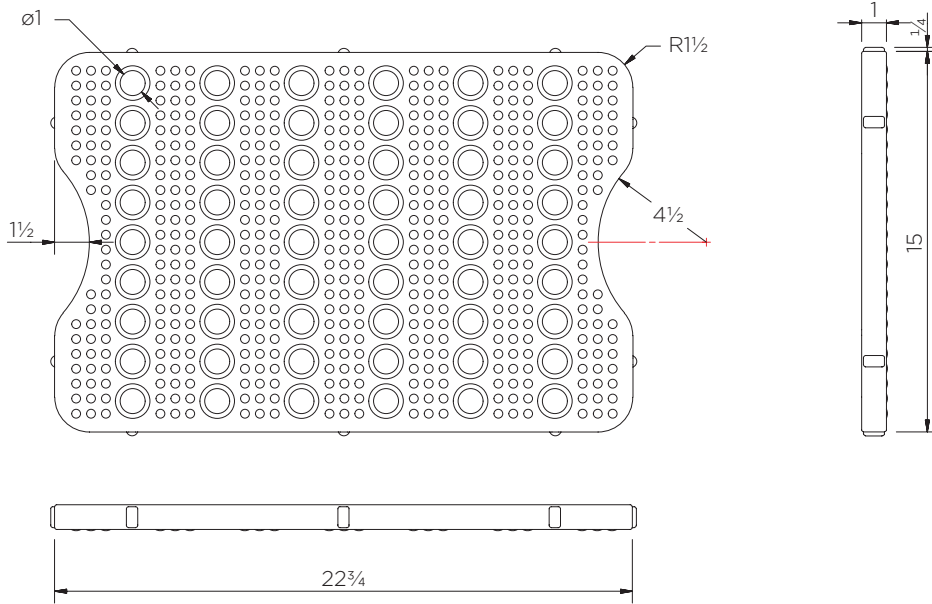

Spill Containment Tray (5 gal)

Technical Data

	Color options	H x W x D (in)	Platform (in)	Weight (lbs)	Capacity (gal)	Max. load (lbs)
ST1-20-XX-BK	● ● ●	6 x 23¾ x 15¾	1 x 23¾ x 15¾	6.5	5	110
ST1-20-B-BK	●		-	4.5	7	-

XX = Color options: BK: ● YE: ● GR: ●

Spill Containment Tray (5 gal)

Technical Data

Spill Containment Tray (5 gal)

Technical Data

ST1-20-XX-BK

Pieces per pallet	112
20' container	1232
40' high cube container	2800
13.6 m trailer	3969

ST1-20-B-BK

Pieces per pallet	140
20' container	1540
40' high cube container	3500
13.6 m trailer	4620

The information is to our best knowledge true and accurate but all recommendations or suggestions are made without guarantee.