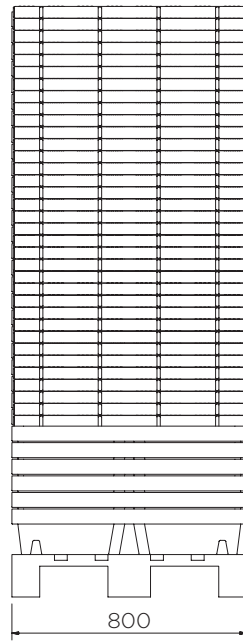

Spill Containment Tray (40 l)

Technical Data

	Colour options	H x W x D (mm)	Platform (mm)	Weight (kg)	Capacity (l)	Max. load (kg)
ST1-40-XX-BK	● ● ●	155 x 800 x 600	40 x 790 x 590	6.5	40	100
ST1-40-B-BK	●		-	3.5	60	-

XX = Colour options: BK: ● YE: ● GR: ●

Spill Containment Tray (40 I)

Technical Data

Spill Containment Tray (40 I)

Technical Data

ST1-40-XX-BK

Pieces per pallet	37
20' container	407
40' high cube container	925
13.6 m trailer	1221