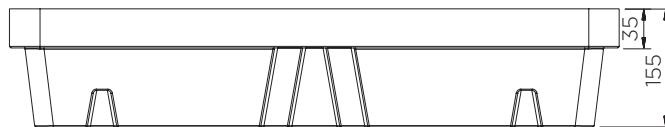

Spill Containment Tray (40 l)

Technical Data

	Colour options	H x W x D (mm)	Platform (mm)	Weight (kg)	Capacity (l)	Max. load (kg)
ST1-40-XX-BK	● ● ●	155 x 800 x 600	40 x 790 x 590	6.5	40	100
ST1-40-B-BK	●		-	3.5	60	-

XX = Colour options: BK: ● YE: ● GR: ●

Spill Containment Tray (40 I)

Technical Data

Spill Containment Tray (40 I)

Technical Data

ST1-40-XX-BK

Pieces per pallet	37
20' container	407
40' high cube container	925
13.6 m trailer	1221