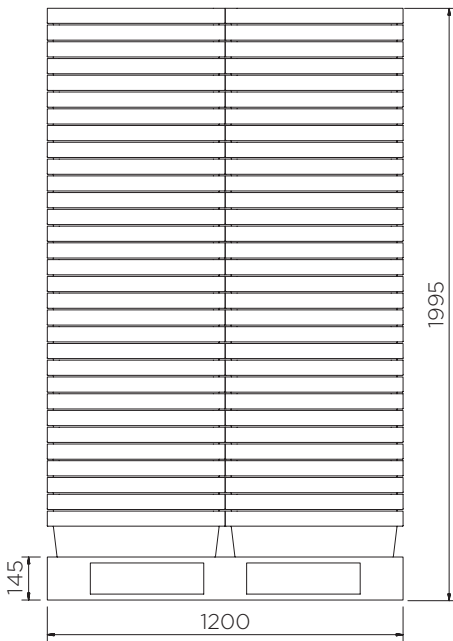

Spill Containment Tray (40 l)

Technical Data

	Colour options	H x W x D (mm)	Platform (mm)	Weight (kg)	Capacity (l)	Max. load (kg)
ST1-40-XX-BK	● ● ●	155 x 800 x 600	40 x 790 x 590	6.5	40	100
ST1-40-B-BK	●		-	3.5	60	-

XX = Colour options: BK: ● YE: ● GR: ●

Spill Containment Tray (40 I)

Technical Data

Spill Containment Tray (40 I)

Technical Data

ST1-40-XX-BK

Pieces per pallet	37
20' container	407
40' high cube container	925
13.6 m trailer	1221