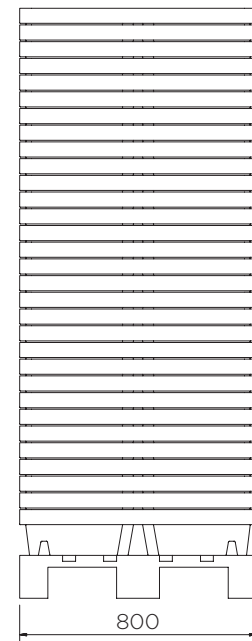

Spill Containment Tray (40 l)

Technical Data

	Colour options	H x W x D (mm)	Platform (mm)	Weight (kg)	Capacity (l)	Max. load (kg)
ST1-40-XX-BK	● ● ●	155 x 800 x 600	40 x 790 x 590	6.5	40	100
ST1-40-B-BK	●		-	3.5	60	-

XX = Colour options: BK: ● YE: ● GR: ●

Spill Containment Tray (40 I)

Technical Data

Spill Containment Tray (40 I)

Technical Data

ST1-40-XX-BK

Pieces per pallet	37
20' container	407
40' high cube container	925
13.6 m trailer	1221