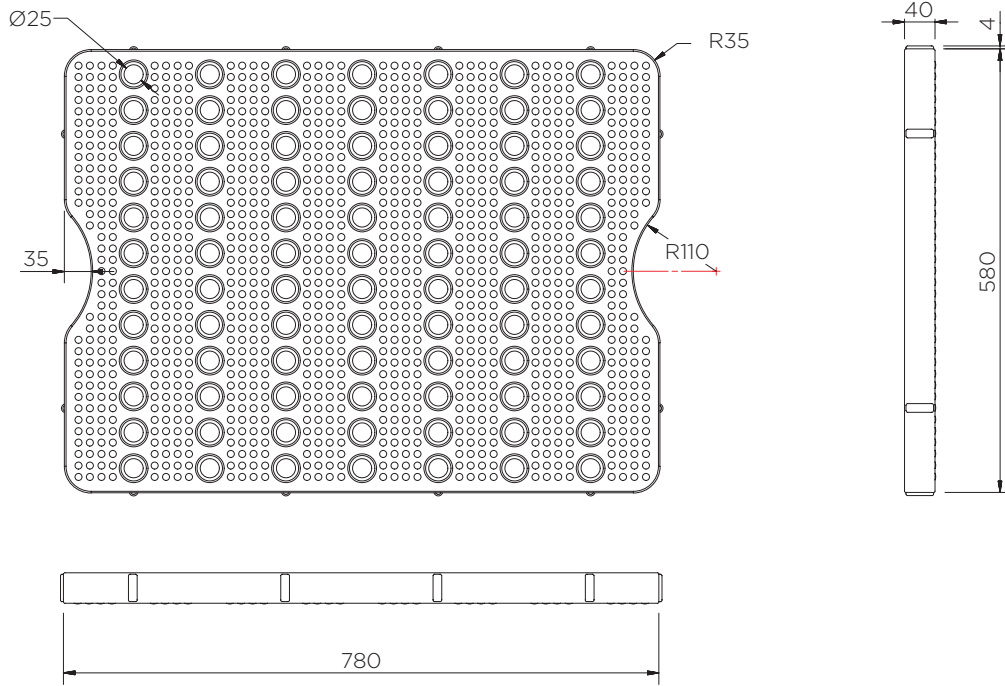

Spill Containment Tray (40 l)

Technical Data

	Colour options	H x W x D (mm)	Platform (mm)	Weight (kg)	Capacity (l)	Max. load (kg)
ST1-40-XX-BK	● ● ●	155 x 800 x 600	40 x 790 x 590	6.5	40	100
ST1-40-B-BK	●		-	3.5	60	-

XX = Colour options: BK: ● YE: ● GR: ●

Spill Containment Tray (40 I)

Technical Data

Spill Containment Tray (40 I)

Technical Data

ST1-40-XX-BK

Pieces per pallet	37
20' container	407
40' high cube container	925
13.6 m trailer	1221

ST1-40-B-BK

Pieces per pallet	68
20' container	748
40' high cube container	1700
13.6 m trailer	2244

The information is to our best knowledge true and accurate but all recommendations or suggestions are made without guarantee.