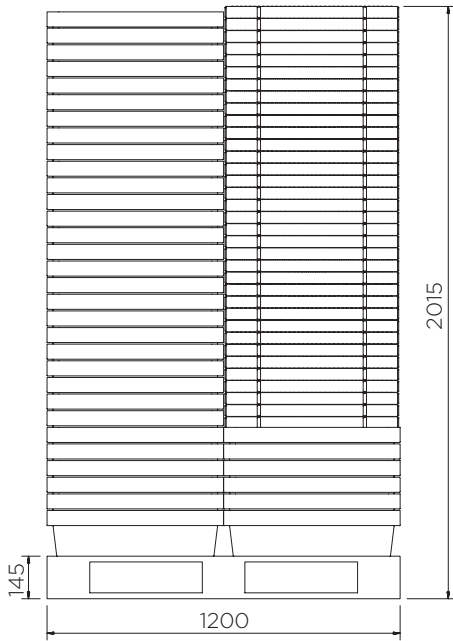

Spill Containment Tray (40 l)

Technical Data

	Colour options	H x W x D (mm)	Platform (mm)	Weight (kg)	Capacity (l)	Max. load (kg)
ST1-40-XX-BK	● ● ●	155 x 800 x 600	40 x 790 x 590	6.5	40	100
ST1-40-B-BK	●		-	3.5	60	-

XX = Colour options: BK: ● YE: ● GR: ●

Spill Containment Tray (40 I)

Technical Data

Spill Containment Tray (40 I)

Technical Data

ST1-40-XX-BK

Pieces per pallet	37
20' container	407
40' high cube container	925
13.6 m trailer	1221