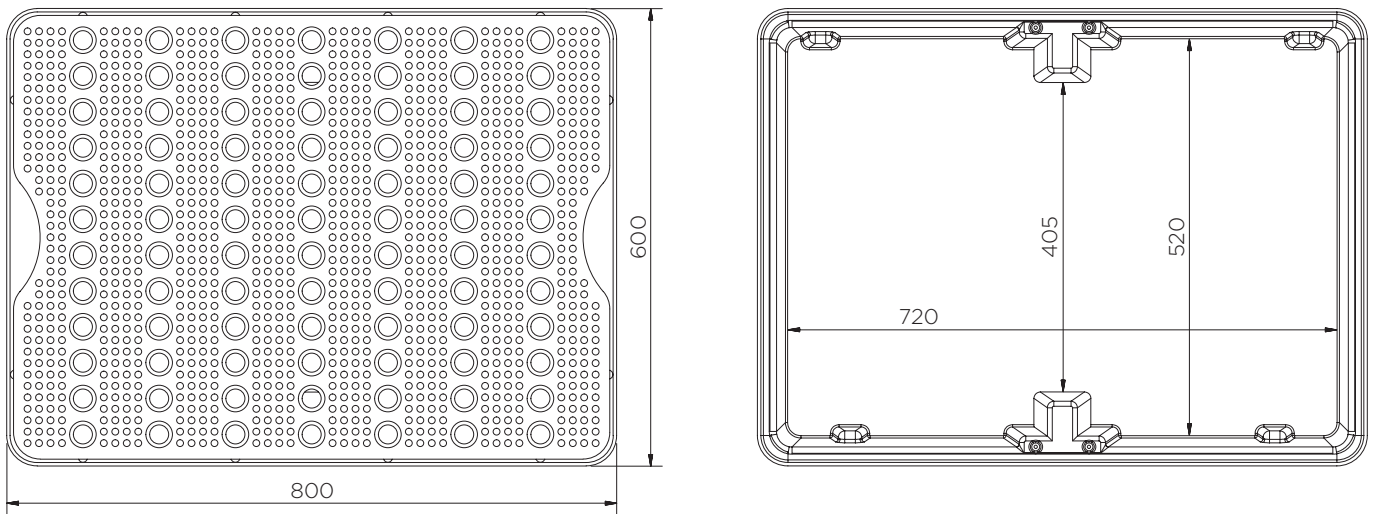

Spill Containment Tray (40 l)

Technical Data

	Colour options	H x W x D (mm)	Platform (mm)	Weight (kg)	Capacity (l)	Max. load (kg)
ST1-40-XX-BK	● ● ●	155 x 800 x 600	40 x 790 x 590	6.5	40	100
ST1-40-B-BK	●		-	3.5	60	-

XX = Colour options: BK: ● YE: ● GR: ●

Spill Containment Tray (40 I)

Technical Data

Spill Containment Tray (40 I)

Technical Data

ST1-40-XX-BK

Pieces per pallet	37
20' container	407
40' high cube container	925
13.6 m trailer	1221

ST1-40-B-BK

Pieces per pallet	68
20' container	748
40' high cube container	1700
13.6 m trailer	2244

The information is to our best knowledge true and accurate but all recommendations or suggestions are made without guarantee.