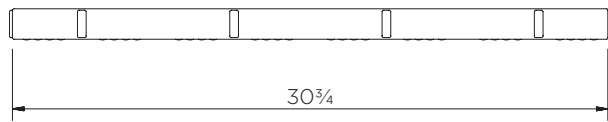

Spill Containment Tray (10.5 gal)

Technical Data

	Color options	H x W x D (in)	Platform (in)	Weight (lbs)	Capacity (gal)	Max. load (lbs)
ST1-40-XX-BK	● ● ●	6 x 31½ x 23¾	1½ x 31 x 23	14	10½	220
ST1-40-B-BK	●		-	8	16	-

XX = Color options: BK: ● YE: ● GR: ●

Spill Containment Tray (10.5 gal)

Technical Data

Spill Containment Tray (10.5 gal)

Technical Data

ST1-40-XX-BK

Pieces per pallet	37
20' container	407
40' high cube container	925
13.6 m trailer	1221

ST1-40-B-BK

Pieces per pallet	68
20' container	748
40' high cube container	1700
13.6 m trailer	2244

The information is to our best knowledge true and accurate but all recommendations or suggestions are made without guarantee.