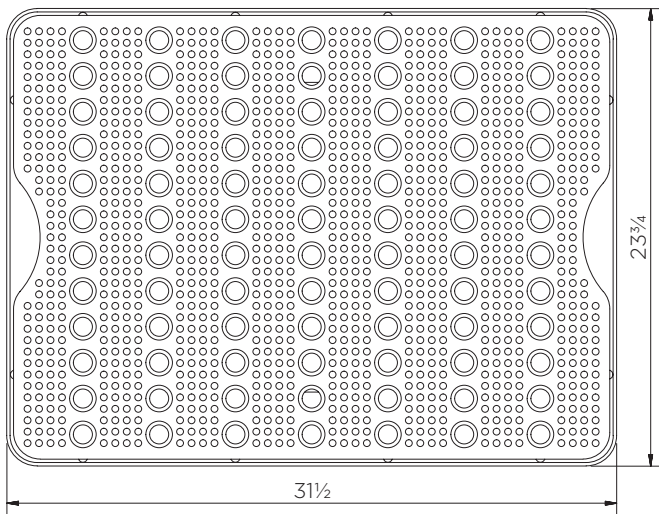

Spill Containment Tray (10.5 gal)

Technical Data

	Color options	H x W x D (in)	Platform (in)	Weight (lbs)	Capacity (gal)	Max. load (lbs)
ST1-40-XX-BK	● ● ●	6 x 31½ x 23¾	1½ x 31 x 23	14	10½	220
ST1-40-B-BK	●		-	8	16	-

XX = Color options: BK: ● YE: ● GR: ●

Spill Containment Tray (10.5 gal)

Technical Data

Spill Containment Tray (10.5 gal)

Technical Data

ST1-40-XX-BK

Pieces per pallet	37
20' container	407
40' high cube container	925
13.6 m trailer	1221