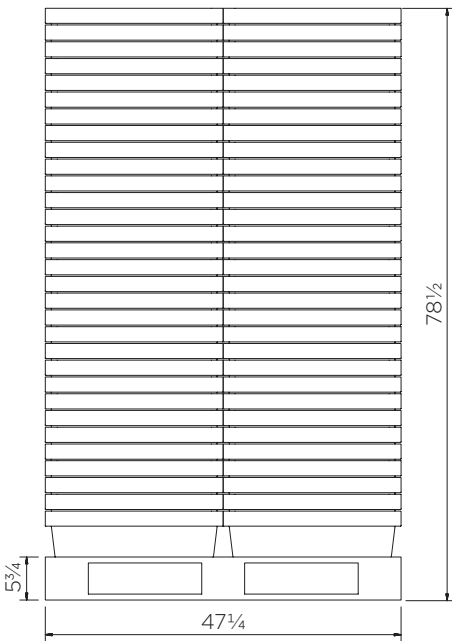

Spill Containment Tray (10.5 gal)

Technical Data

	Color options	H x W x D (in)	Platform (in)	Weight (lbs)	Capacity (gal)	Max. load (lbs)
ST1-40-XX-BK	● ● ●	6 x 31½ x 23¾	1½ x 31 x 23	14	10½	220
ST1-40-B-BK	●		-	8	16	-

XX = Color options: BK: ● YE: ● GR: ●

Spill Containment Tray (10.5 gal)

Technical Data

Spill Containment Tray (10.5 gal)

Technical Data

ST1-40-XX-BK

Pieces per pallet	37
20' container	407
40' high cube container	925
13.6 m trailer	1221