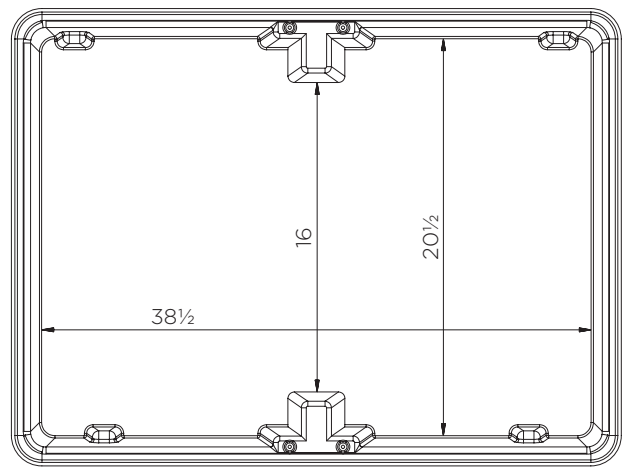

Spill Containment Tray (10.5 gal)

Technical Data

	Color options	H x W x D (in)	Platform (in)	Weight (lbs)	Capacity (gal)	Max. load (lbs)
ST1-40-XX-BK	● ● ●	6 x 31½ x 23¾	1½ x 31 x 23	14	10½	220
ST1-40-B-BK	●		-	8	16	-

XX = Color options: BK: ● YE: ● GR: ●

Spill Containment Tray (10.5 gal)

Technical Data

Spill Containment Tray (10.5 gal)

Technical Data

ST1-40-XX-BK

Pieces per pallet	37
20' container	407
40' high cube container	925
13.6 m trailer	1221

ST1-40-B-BK

Pieces per pallet	68
20' container	748
40' high cube container	1700
13.6 m trailer	2244

The information is to our best knowledge true and accurate but all recommendations or suggestions are made without guarantee.