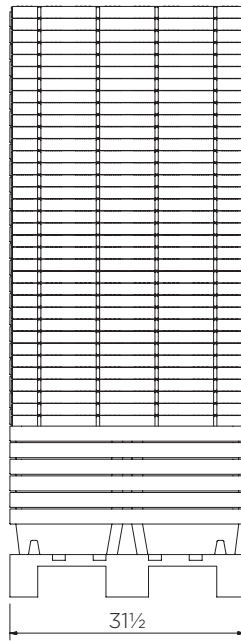

Spill Containment Tray (10.5 gal)

Technical Data

	Color options	H x W x D (in)	Platform (in)	Weight (lbs)	Capacity (gal)	Max. load (lbs)
ST1-40-XX-BK	● ● ●	6 x 31½ x 23¾	1½ x 31 x 23	14	10½	220
ST1-40-B-BK	●		-	8	16	-

XX = Color options: BK: ● YE: ● GR: ●

Spill Containment Tray (10.5 gal)

Technical Data

Spill Containment Tray (10.5 gal)

Technical Data

ST1-40-XX-BK

Pieces per pallet	37
20' container	407
40' high cube container	925
13.6 m trailer	1221