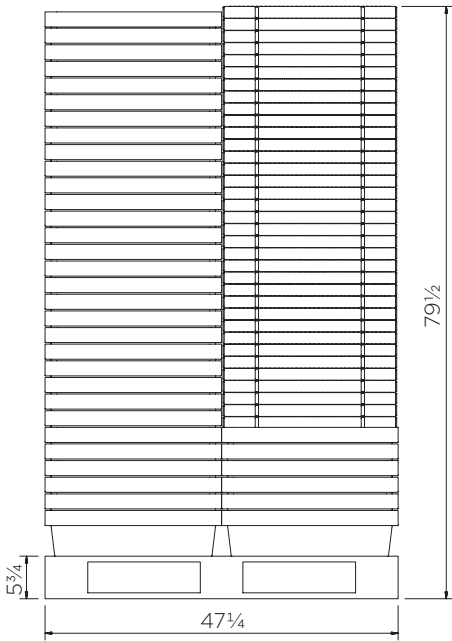

Spill Containment Tray (10.5 gal)

Technical Data

	Color options	H x W x D (in)	Platform (in)	Weight (lbs)	Capacity (gal)	Max. load (lbs)
ST1-40-XX-BK	● ● ●	6 x 31½ x 23¾	1½ x 31 x 23	14	10½	220
ST1-40-B-BK	●		-	8	16	-

XX = Color options: BK: ● YE: ● GR: ●

Spill Containment Tray (10.5 gal)

Technical Data

Spill Containment Tray (10.5 gal)

Technical Data

ST1-40-XX-BK

Pieces per pallet	37
20' container	407
40' high cube container	925
13.6 m trailer	1221