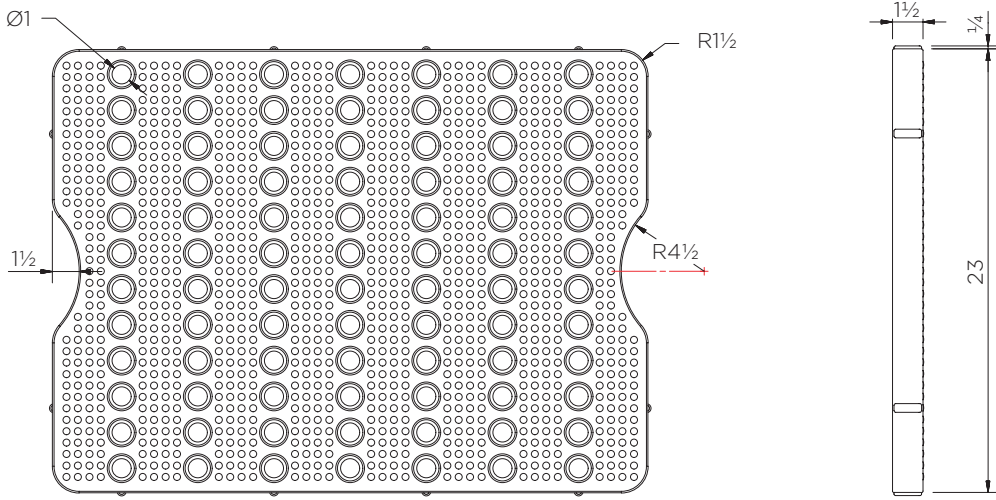

Spill Containment Tray (10.5 gal)

Technical Data

	Color options	H x W x D (in)	Platform (in)	Weight (lbs)	Capacity (gal)	Max. load (lbs)
ST1-40-XX-BK	● ● ●	6 x 31½ x 23¾	1½ x 31 x 23	14	10½	220
ST1-40-B-BK	●		-	8	16	-

XX = Color options: BK: ● YE: ● GR: ●

Spill Containment Tray (10.5 gal)

Technical Data

Spill Containment Tray (10.5 gal)

Technical Data

ST1-40-XX-BK

Pieces per pallet	37
20' container	407
40' high cube container	925
13.6 m trailer	1221

ST1-40-B-BK

Pieces per pallet	68
20' container	748
40' high cube container	1700
13.6 m trailer	2244

The information is to our best knowledge true and accurate but all recommendations or suggestions are made without guarantee.