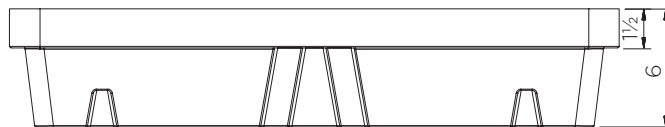

Spill Containment Tray (10.5 gal)

Technical Data

	Color options	H x W x D (in)	Platform (in)	Weight (lbs)	Capacity (gal)	Max. load (lbs)
ST1-40-XX-BK	● ● ●	6 x 31½ x 23¾	1½ x 31 x 23	14	10½	220
ST1-40-B-BK	●		-	8	16	-

XX = Color options: BK: ● YE: ● GR: ●

Spill Containment Tray (10.5 gal)

Technical Data

Spill Containment Tray (10.5 gal)

Technical Data

ST1-40-XX-BK

Pieces per pallet	37
20' container	407
40' high cube container	925
13.6 m trailer	1221