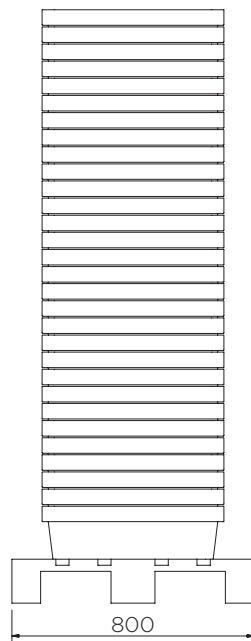

Spill Containment Tray (60 l)

Technical Data

	Colour options	H x W x D (mm)	Platform (mm)	Weight (kg)	Capacity (l)	Max. load (kg)
ST1-60-XX-BK	● ● ●	175 x 1000 x 600	40 x 990 x 590	9	60	200
ST1-60-B-BK	●		-	5	87	-

XX = Colour options: BK: ● YE: ● GR: ●

Spill Containment Tray (60 I)

Technical Data

Spill Containment Tray (60 I)

Technical Data

ST1-60-XX-BK

Pieces per pallet	18
20' container	198
40' high cube container	450
13.6 m trailer	595