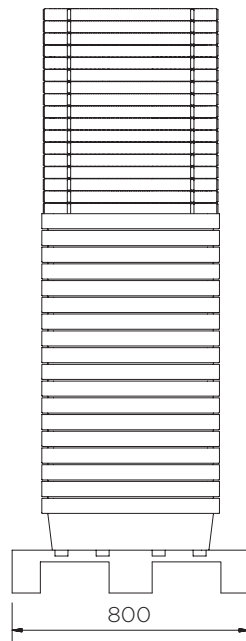

Spill Containment Tray (60 l)

Technical Data

	Colour options	H x W x D (mm)	Platform (mm)	Weight (kg)	Capacity (l)	Max. load (kg)
ST1-60-XX-BK	● ● ●	175 x 1000 x 600	40 x 990 x 590	9	60	200
ST1-60-B-BK	●		-	5	87	-

XX = Colour options: BK: ● YE: ● GR: ●

Spill Containment Tray (60 I)

Technical Data

Spill Containment Tray (60 I)

Technical Data

ST1-60-XX-BK

Pieces per pallet	18
20' container	198
40' high cube container	450
13.6 m trailer	595