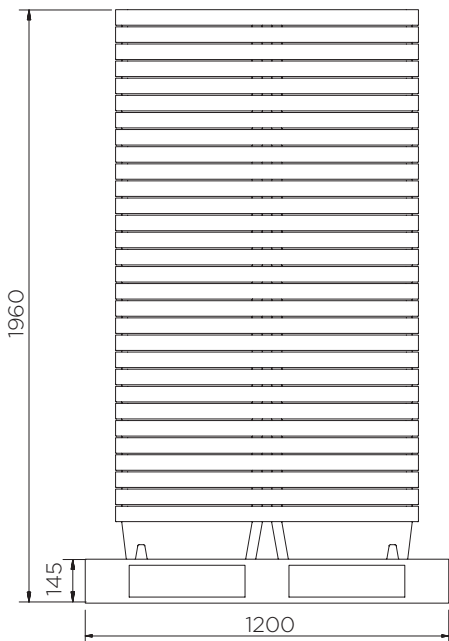

Spill Containment Tray (60 l)

Technical Data

	Colour options	H x W x D (mm)	Platform (mm)	Weight (kg)	Capacity (l)	Max. load (kg)
ST1-60-XX-BK	● ● ●	175 x 1000 x 600	40 x 990 x 590	9	60	200
ST1-60-B-BK	●		-	5	87	-

XX = Colour options: BK: ● YE: ● GR: ●

Spill Containment Tray (60 I)

Technical Data

Spill Containment Tray (60 I)

Technical Data

ST1-60-XX-BK

Pieces per pallet	18
20' container	198
40' high cube container	450
13.6 m trailer	595