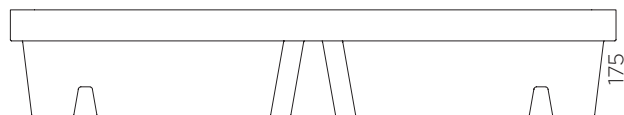

Spill Containment Tray (60 l)

Technical Data

	Colour options	H x W x D (mm)	Platform (mm)	Weight (kg)	Capacity (l)	Max. load (kg)
ST1-60-XX-BK	● ● ●	175 x 1000 x 600	40 x 990 x 590	9	60	200
ST1-60-B-BK	●		-	5	87	-

XX = Colour options: BK: ● YE: ● GR: ●

Spill Containment Tray (60 I)

Technical Data

Spill Containment Tray (60 I)

Technical Data

ST1-60-XX-BK

Pieces per pallet	18
20' container	198
40' high cube container	450
13.6 m trailer	595