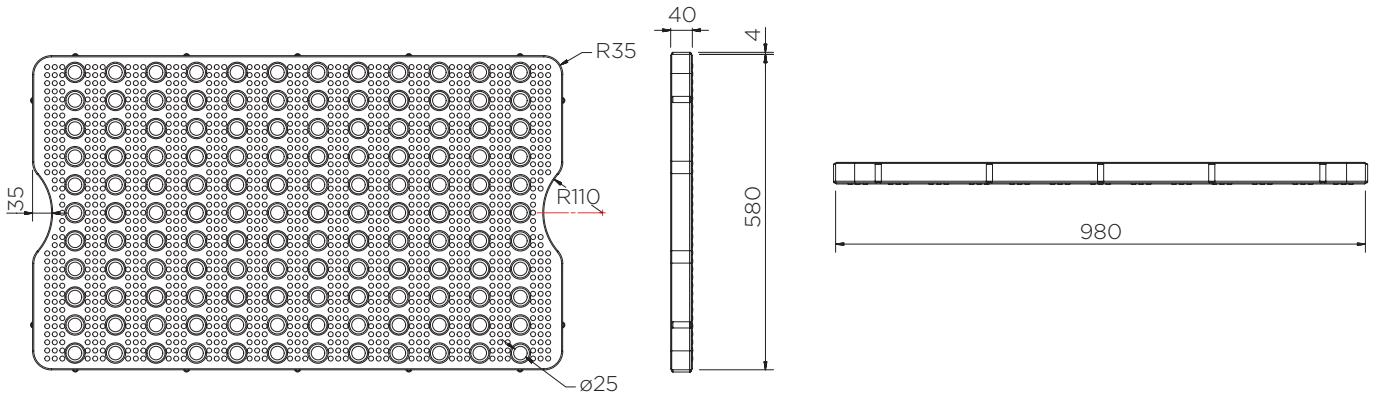

Spill Containment Tray (60 l)

Technical Data

	Colour options	H x W x D (mm)	Platform (mm)	Weight (kg)	Capacity (l)	Max. load (kg)
ST1-60-XX-BK	● ● ●	175 x 1000 x 600	40 x 990 x 590	9	60	200
ST1-60-B-BK	●		-	5	87	-

XX = Colour options: BK: ● YE: ● GR: ●

Spill Containment Tray (60 I)

Technical Data

Spill Containment Tray (60 I)

Technical Data

ST1-60-XX-BK

Pieces per pallet	18
20' container	198
40' high cube container	450
13.6 m trailer	595