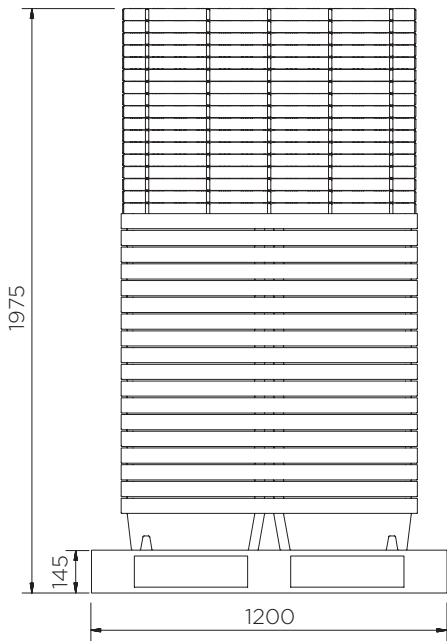

Spill Containment Tray (60 l)

Technical Data

	Colour options	H x W x D (mm)	Platform (mm)	Weight (kg)	Capacity (l)	Max. load (kg)
ST1-60-XX-BK	● ● ●	175 x 1000 x 600	40 x 990 x 590	9	60	200
ST1-60-B-BK	●		-	5	87	-

XX = Colour options: BK: ● YE: ● GR: ●

Spill Containment Tray (60 I)

Technical Data

Spill Containment Tray (60 I)

Technical Data

ST1-60-XX-BK

Pieces per pallet	18
20' container	198
40' high cube container	450
13.6 m trailer	595