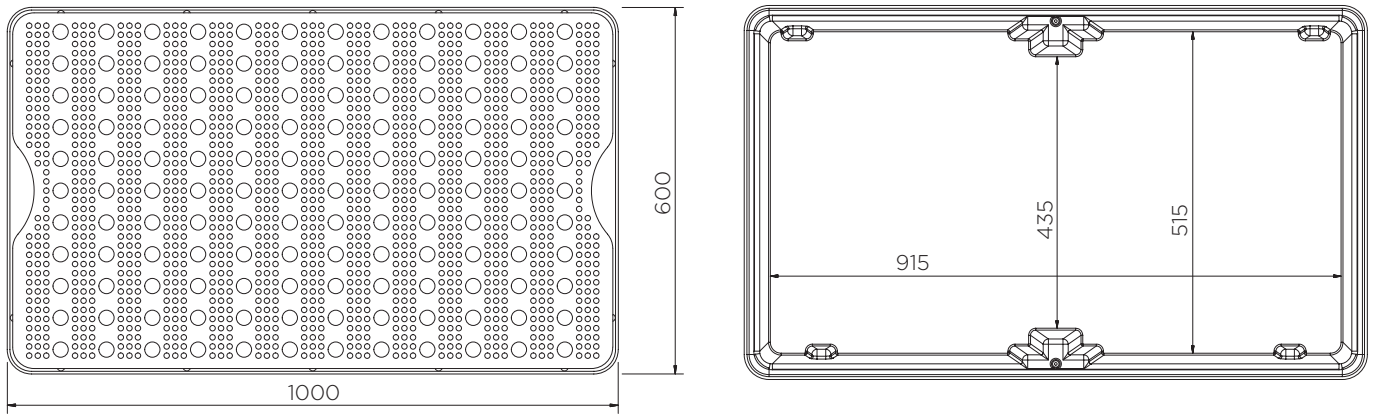

Spill Containment Tray (60 l)

Technical Data

	Colour options	H x W x D (mm)	Platform (mm)	Weight (kg)	Capacity (l)	Max. load (kg)
ST1-60-XX-BK	● ● ●	175 x 1000 x 600	40 x 990 x 590	9	60	200
ST1-60-B-BK	●		-	5	87	-

XX = Colour options: BK: ● YE: ● GR: ●

Spill Containment Tray (60 I)

Technical Data

Spill Containment Tray (60 I)

Technical Data

ST1-60-XX-BK

Pieces per pallet	18
20' container	198
40' high cube container	450
13.6 m trailer	595