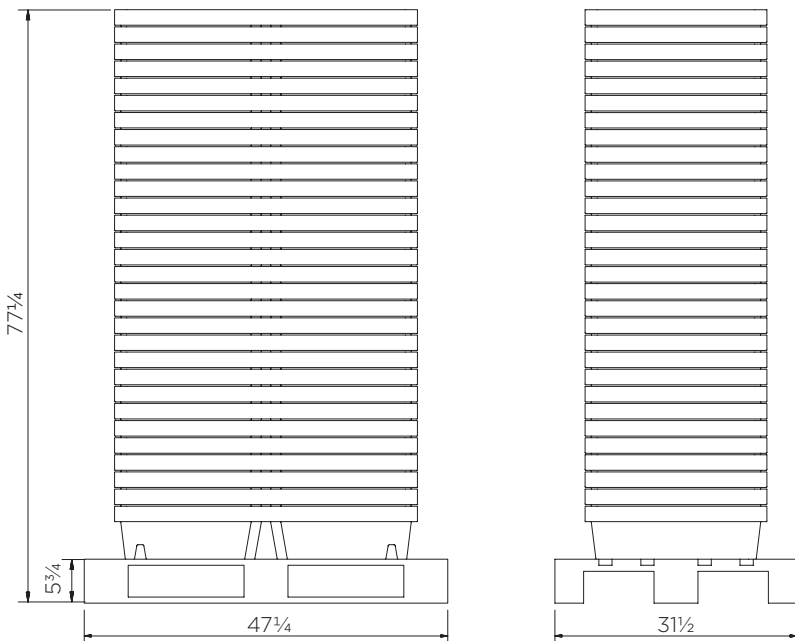

Spill Containment Tray (16 gal)

Technical Data

	Color options	H x W x D (in)	Platform (in)	Weight (lbs)	Capacity (gal)	Max. load (lbs)
ST1-60-XX-BK	● ● ●	7 x 39½ x 23¾	1½ x 39 x 23¼	20	16	441
ST1-60-B-BK	●		-	11	23	-

XX = Color options: BK: ● YE: ● GR: ●

Spill Containment Tray (16 gal)

Technical Data

Spill Containment Tray (16 gal)

Technical Data

ST1-60-XX-BK

Pieces per pallet	18
20' container	198
40' high cube container	450
13.6 m trailer	595