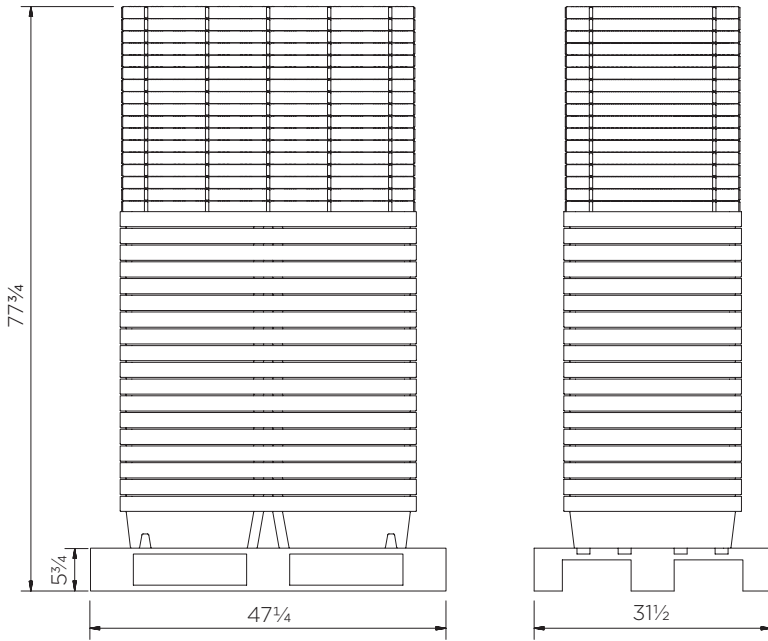

Spill Containment Tray (16 gal)

Technical Data

	Color options	H x W x D (in)	Platform (in)	Weight (lbs)	Capacity (gal)	Max. load (lbs)
ST1-60-XX-BK	● ● ●	7 x 39½ x 23¾	1½ x 39 x 23¼	20	16	441
ST1-60-B-BK	●		-	11	23	-

XX = Color options: BK: ● YE: ● GR: ●

Spill Containment Tray (16 gal)

Technical Data

Spill Containment Tray (16 gal)

Technical Data

ST1-60-XX-BK

Pieces per pallet	18
20' container	198
40' high cube container	450
13.6 m trailer	595