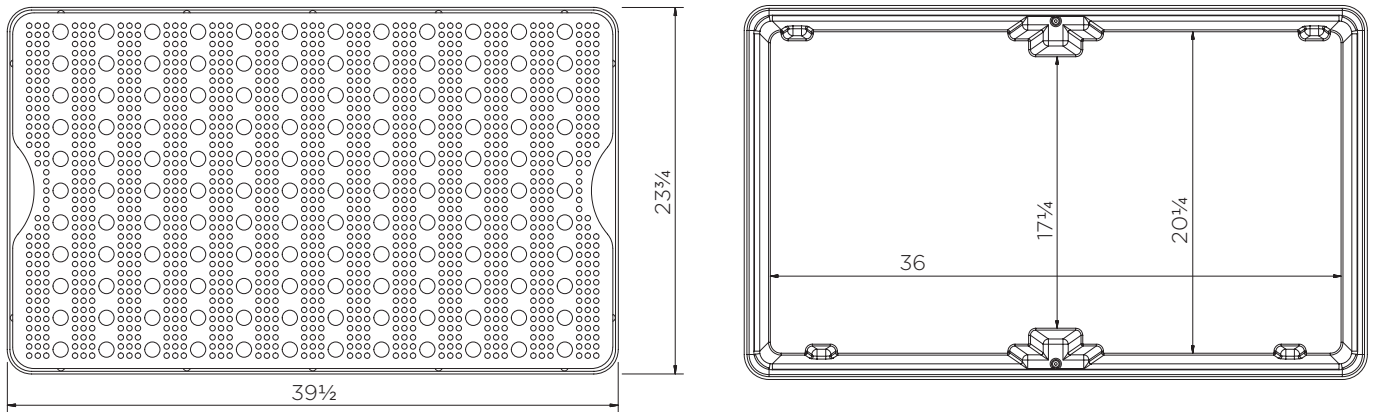

Spill Containment Tray (16 gal)

Technical Data

	Color options	H x W x D (in)	Platform (in)	Weight (lbs)	Capacity (gal)	Max. load (lbs)
ST1-60-XX-BK	● ● ●	7 x 39½ x 23¾	1½ x 39 x 23¼	20	16	441
ST1-60-B-BK	●		-	11	23	-

XX = Color options: BK: ● YE: ● GR: ●

Spill Containment Tray (16 gal)

Technical Data

Spill Containment Tray (16 gal)

Technical Data

ST1-60-XX-BK

Pieces per pallet	18
20' container	198
40' high cube container	450
13.6 m trailer	595