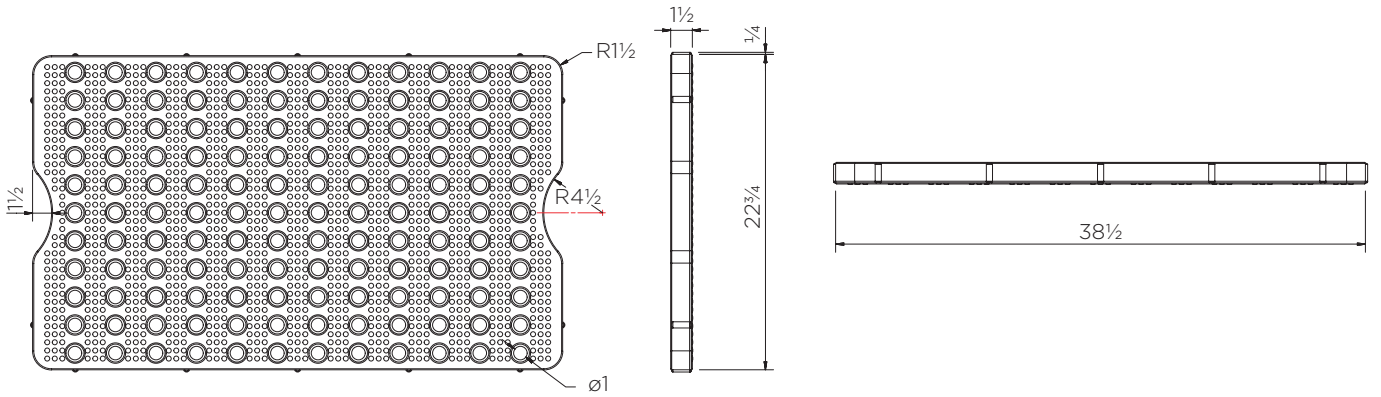

Spill Containment Tray (16 gal)

Technical Data

	Color options	H x W x D (in)	Platform (in)	Weight (lbs)	Capacity (gal)	Max. load (lbs)
ST1-60-XX-BK	● ● ●	7 x 39½ x 23¾	1½ x 39 x 23¼	20	16	441
ST1-60-B-BK	●		-	11	23	-

XX = Color options: BK: ● YE: ● GR: ●

Spill Containment Tray (16 gal)

Technical Data

Spill Containment Tray (16 gal)

Technical Data

ST1-60-XX-BK

Pieces per pallet	18
20' container	198
40' high cube container	450
13.6 m trailer	595