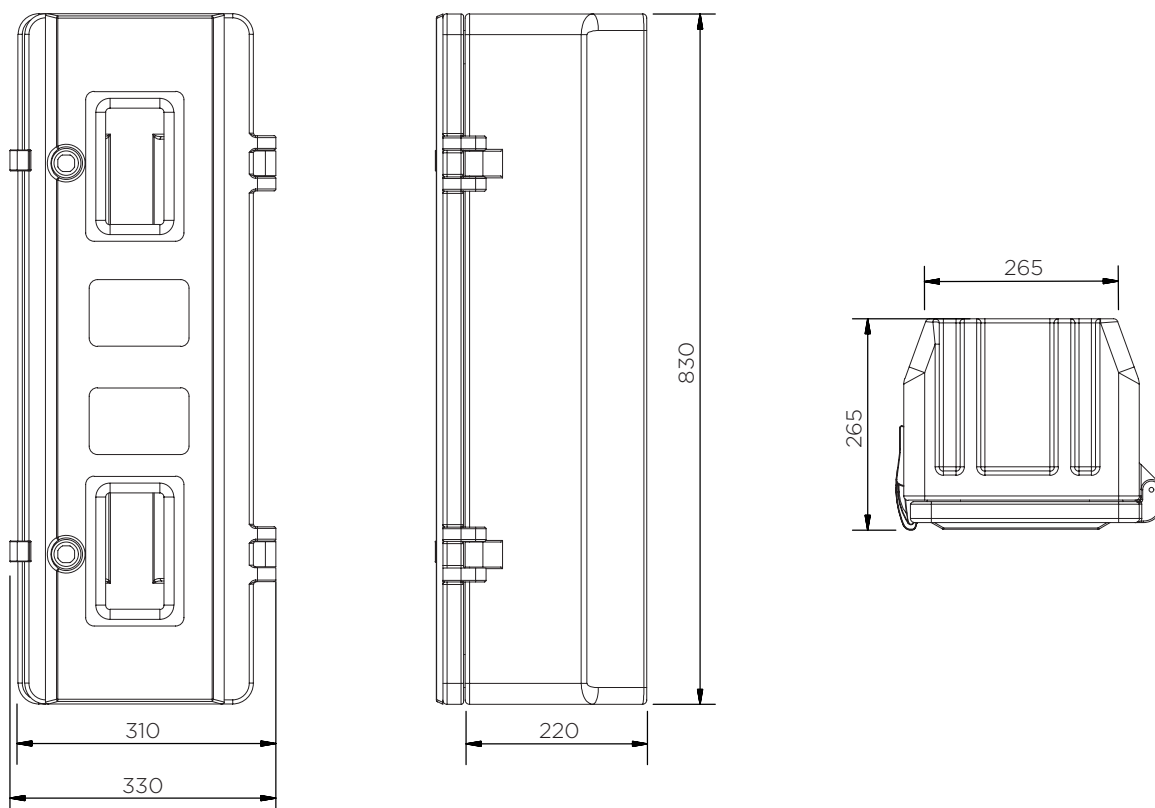

Fire Extinguisher Box (83 Series)

Technical Data

Fire Extinguisher Box (83 Series)

Technical Data

JBW^X83

Pieces per pallet	38
20' container	304
40' high cube container	684
13.6 m trailer	760

The information is to our best knowledge true and accurate but all recommendations or suggestions are made without guarantee.