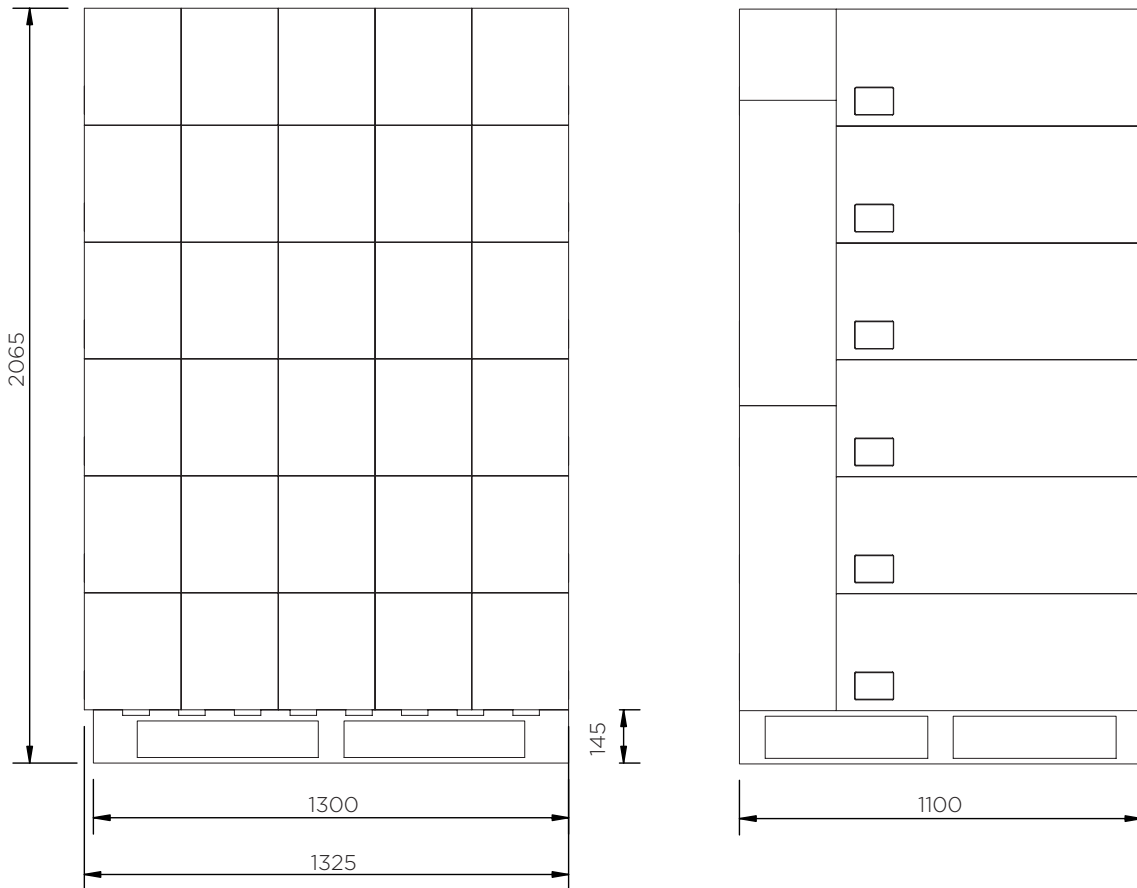

Fire Extinguisher Box (83 Series)

Technical Data

Fire Extinguisher Box (83 Series)

Technical Data

JBW^X83

Pieces per pallet	38
20' container	304
40' high cube container	684
13.6 m trailer	760

The information is to our best knowledge true and accurate but all recommendations or suggestions are made without guarantee.