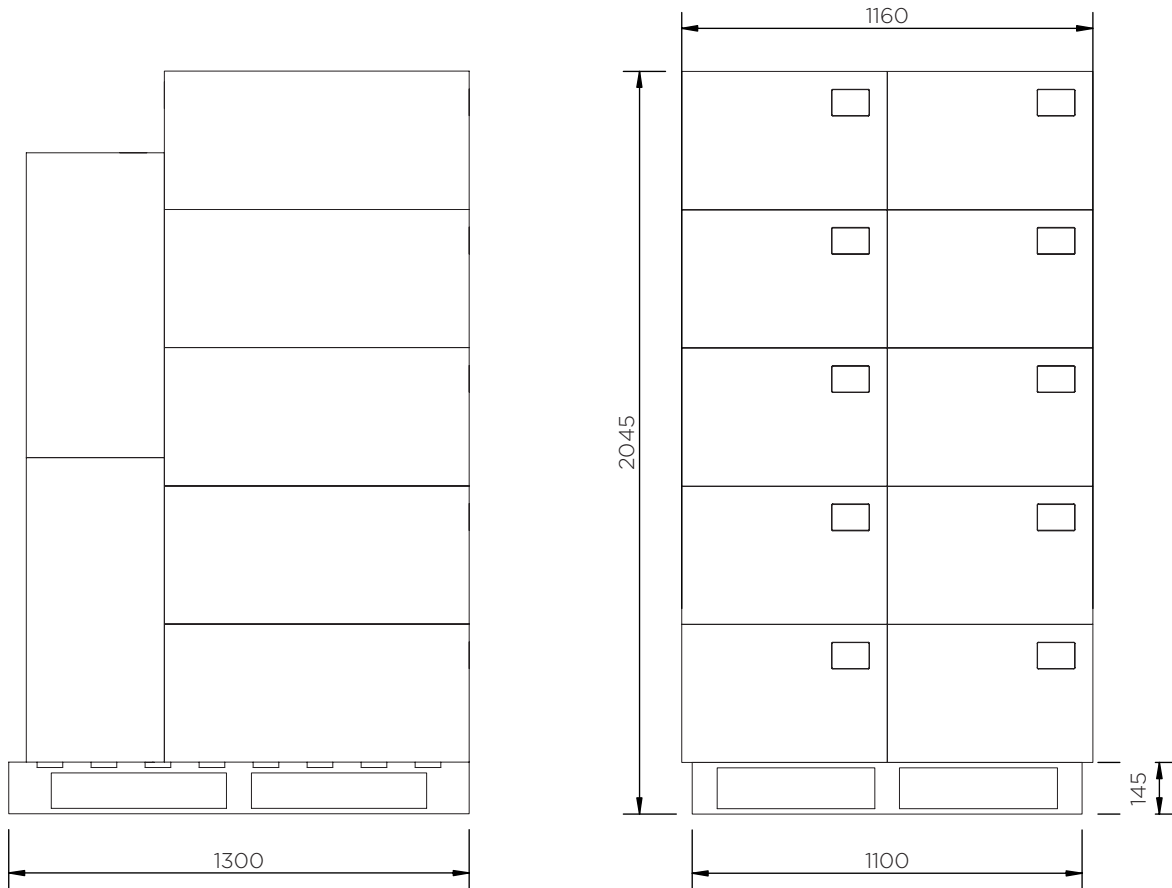

# Fire Extinguisher Box (85 Series)

Technical Data

### JBDX85

Pieces per pallet	14
20' container	112
40' high cube container	252
13.6 m trailer	308

The information is to our best knowledge true and accurate but all recommendations or suggestions are made without guarantee.