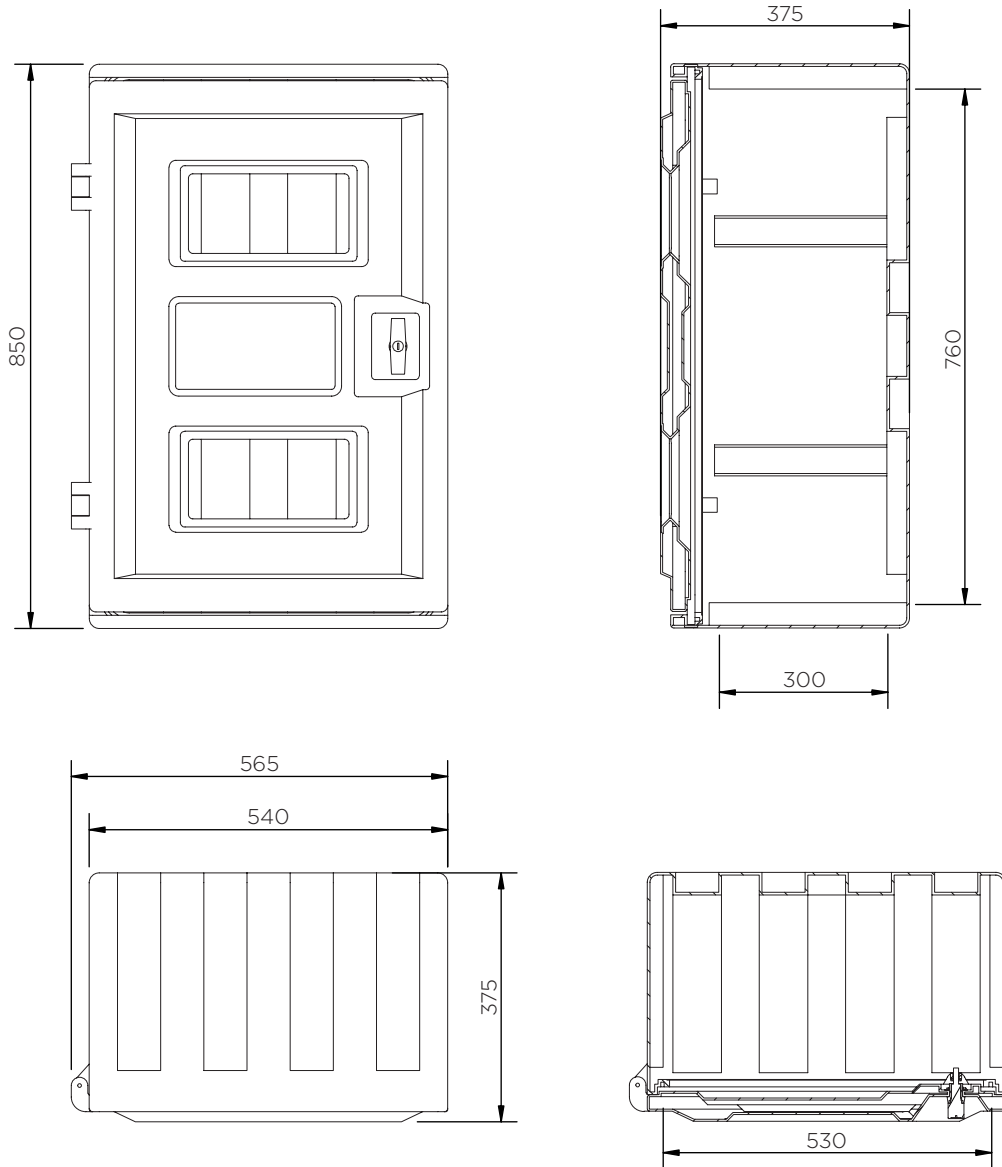

# Fire Extinguisher Box (85 Series)

Technical Data

### JBDX85

Pieces per pallet	14
20' container	112
40' high cube container	252
13.6 m trailer	308

The information is to our best knowledge true and accurate but all recommendations or suggestions are made without guarantee.