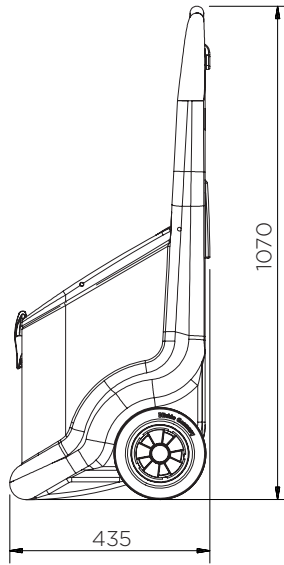

	Colour options	H x W x D (mm)	Weight (kg)	Capacity (l)
WJ75P-COXX	● ● ●	1070 x 590 x 435	11	75

XX = Colour options: YE: ● RE: ● GR: ●

WJ75P-COXX

Pieces per pallet	16
20' container	128
40' high cube container	288
13.6 m trailer	352