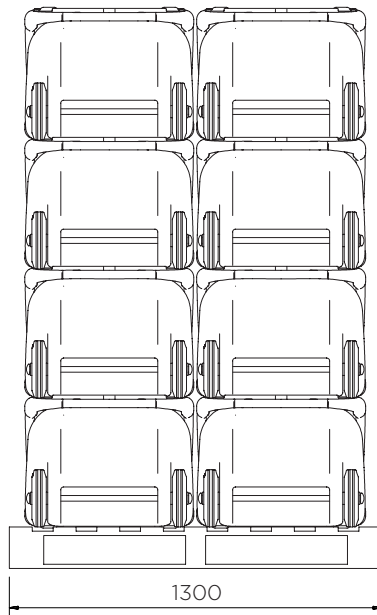

	Colour options	H x W x D (mm)	Weight (kg)	Capacity (l)
WJ75P-COXX	● ● ●	1070 x 590 x 435	11	75

XX = Colour options: YE: ● RE: ● GR: ●

WJ75P-COXX

Pieces per pallet	16
20' container	128
40' high cube container	288
13.6 m trailer	352