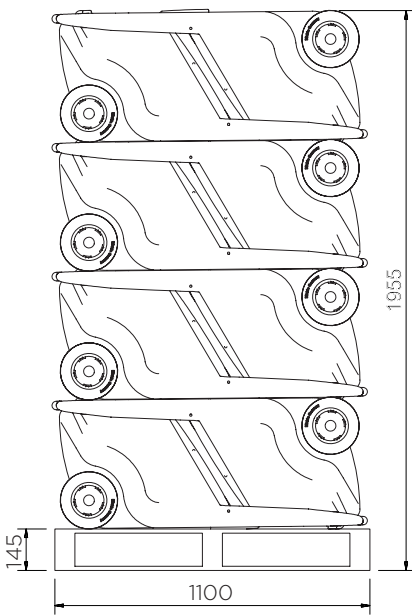

	Colour options	H x W x D (mm)	Weight (kg)	Capacity (l)
WJ75P-COXX	● ● ●	1070 x 590 x 435	11	75

XX = Colour options: YE: ● RE: ● GR: ●

WJ75P-COXX

Pieces per pallet	16
20' container	128
40' high cube container	288
13.6 m trailer	352