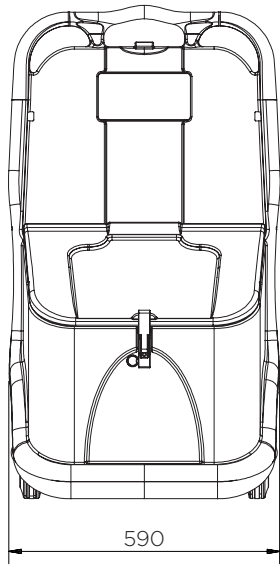

	Colour options	H x W x D (mm)	Weight (kg)	Capacity (l)
WJ75P-COXX	● ● ●	1070 x 590 x 435	11	75

XX = Colour options: YE: ● RE: ● GR: ●

WJ75P-COXX

Pieces per pallet	16
20' container	128
40' high cube container	288
13.6 m trailer	352