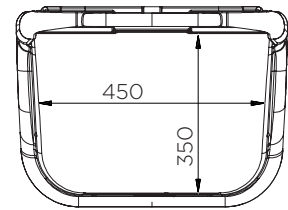

	Colour options	H x W x D (mm)	Weight (kg)	Capacity (l)
WJ75P-COXX	● ● ●	1070 x 590 x 435	11	75

XX = Colour options: YE: ● RE: ● GR: ●

WJ75P-COXX

Pieces per pallet	16
20' container	128
40' high cube container	288
13.6 m trailer	352