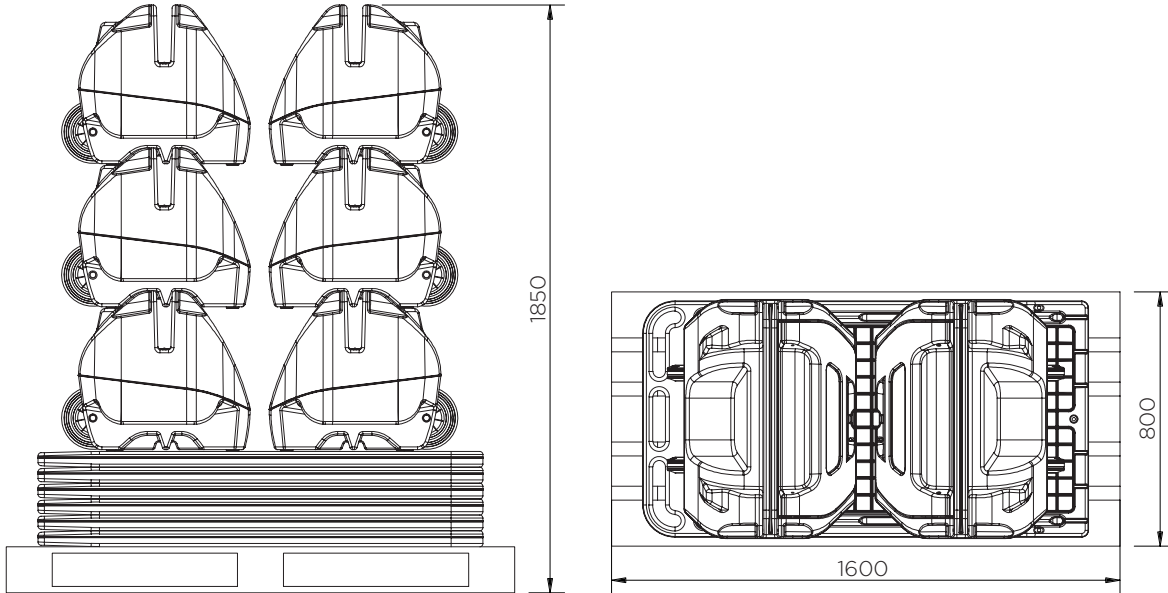

	Colour options	H x W x D (mm)	Weight (kg)	Capacity (l)	Lid
HS1P-BB1-XX	   	1725 x 755 x 595	26.5	100	✓
HS1NL-BB1-RE			24.5		x

XX = Colour options: YE:  RE:  GR:  B2: 

HS1P-BB1-XX / HS1NL-BB1-RE

Pieces per pallet	6
20' container	36
40' high cube container	84
13.6 m trailer	144