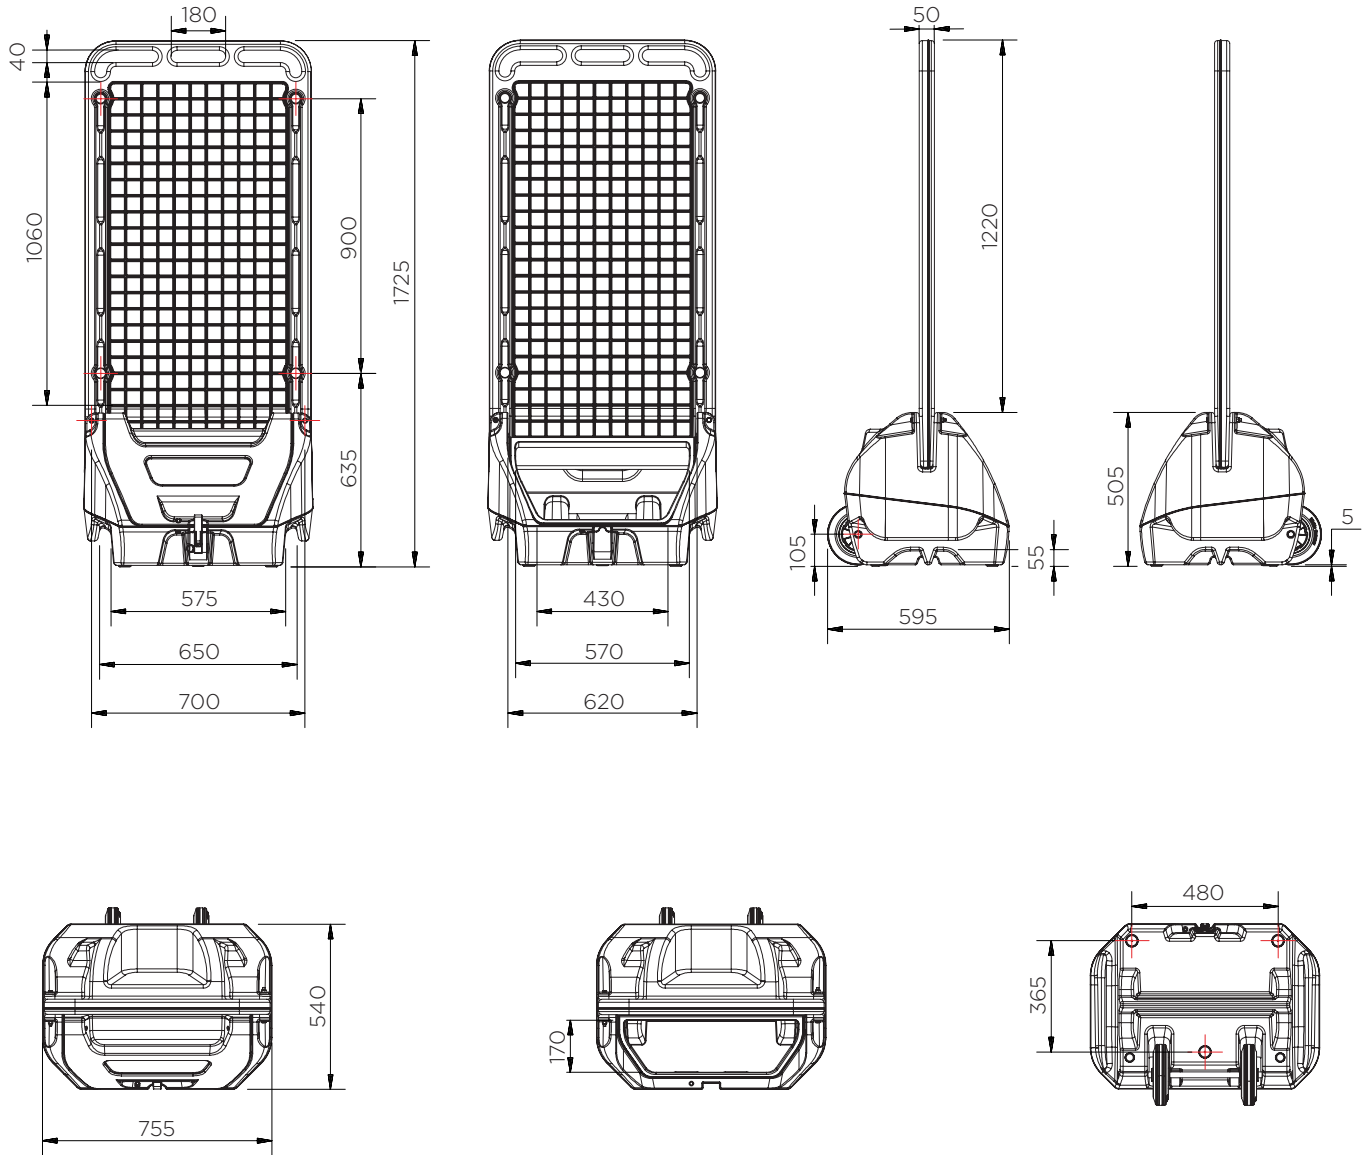

	Colour options	H x W x D (mm)	Weight (kg)	Capacity (l)	Lid
HS1P-BB1-XX	   	1725 x 755 x 595	26.5	100	✓
HS1NL-BB1-RE			24.5		x

XX = Colour options: YE:  RE:  GR:  B2: 

HS1P-BB1-XX / HS1NL-BB1-RE

Pieces per pallet	6
20' container	36
40' high cube container	84
13.6 m trailer	144